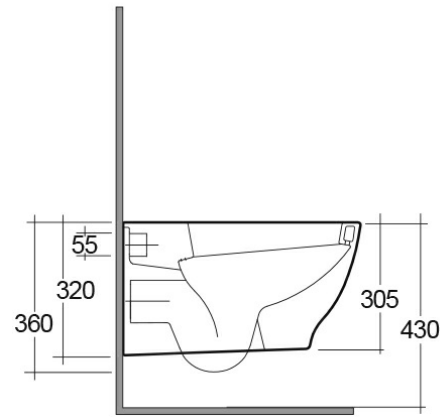

### Technical specifications

Dimensions: 560 x 360 mm

Weight: 29 Kg

Color: Alpine White

Trap type: P Trap

Trapway type: Concealed

Seat cover options: Urea

Bowl shape: Round

Soft close: yes

Dual flush: yes

Suites: [RAK-MOON](#)

Code	Name
------	------

HAR19AWHA	MOON WATER CLOSET RIMLESS WALL HUNG W/HIDDEN FIXATIONS 56CM
-----------	---

Luxury Bathroom Solutions

Dimensions: All dimensions in mm tolerance  $\pm 5\%$  for below 200mm and  $\pm 3\%$  for above 200mm.