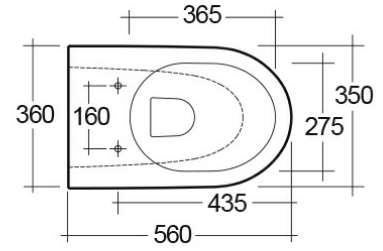

### Technical specifications

Dimensions: 560 x 360 mm

Weight: 29 Kg

Color: Alpine White

Trap type: P Trap

Trapway type: Concealed

Seat cover options: Urea

Bowl shape: Round