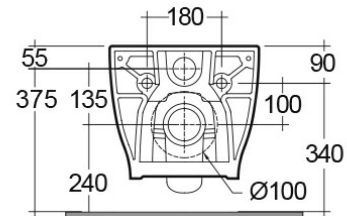

### Technical specifications

Dimensions: 560 x 360 mm

Weight: 29 Kg

Color: Alpine White

Trap type: P Trap

Trapway type: Concealed

Seat cover options: Urea

Bowl shape: Round