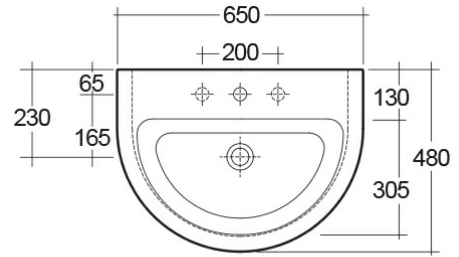

### Technical specifications

Dimensions: 650 x 480 mm

Weight: 35 Kg

Color: Alpine White

Shape of basin: Oval

Overflow hole: yes

Suites: [RAK-MOON](#)

Code	Name
HAR0102AWHA	MOON PEDESTAL
HAR101AWHA	MOON WASH BASIN 65CM

Dimensions: All dimensions in mm tolerance  $\pm 5\%$  for below 200mm and  $\pm 3\%$  for above 200mm.

Note: Due to a continuing development programme to improve design and performance, the manufacturer reserves all rights to vary specifications without prior information.