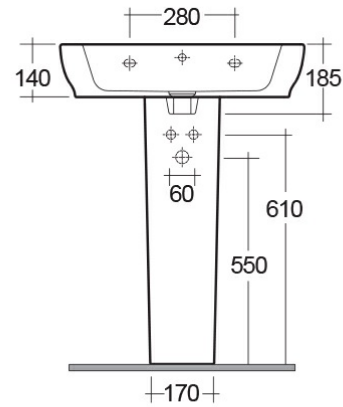

### Technical specifications

Dimensions: 650 x 480 mm

Weight: 35 Kg

Color: Alpine White

Shape of basin: Oval

Overflow hole: yes

Suites: [RAK-MOON](#)

Code	Name
HAR0102AWHA	MOON PEDESTAL
HAR101AWHA	MOON WASH BASIN 65CM

Dimensions: All dimensions in mm tolerance  $\pm 5\%$  for below 200mm and  $\pm 3\%$  for above 200mm.

Note: Due to a continuing development programme to improve design and performance, the manufacturer reserves all rights to vary specifications without prior information.