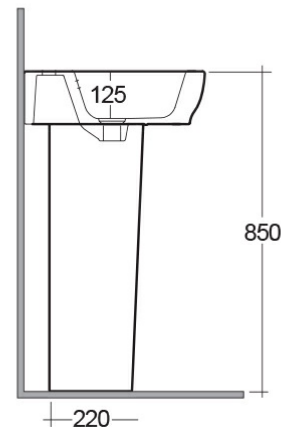

### Technical specifications

Dimensions: 650 x 480 mm

Weight: 35 Kg

Color: Alpine White

Shape of basin: Oval

Overflow hole: yes

Suites: [RAK-MOON](#)

Code	Name
HAR0102AWHA	MOON PEDESTAL
HAR101AWHA	MOON WASH BASIN 65CM

Dimensions: All dimensions in mm tolerance  $\pm 5\%$  for below 200mm and  $\pm 3\%$  for above 200mm.

Note: Due to a continuing development programme to improve design and performance, the manufacturer reserves all rights to vary specifications without prior information.