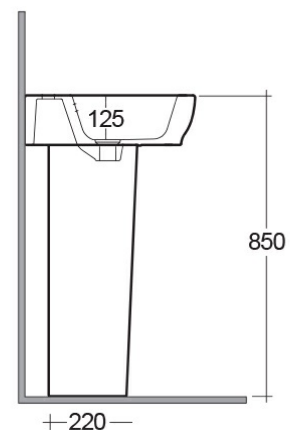

RAK-MOON

Wash basin | Pedestal

RAK
CERAMICS

Technical specifications

Dimensions: 800 x 500 mm

Weight: 38 Kg

Color: Alpine White

Shape of basin: Oval

Overflow hole: yes

Suites: [RAK-MOON](#)

Code	Name
HAR0102AWHA	MOON PEDESTAL
HAR102AWHA	MOON WASH BASIN 80CM

Dimensions: All dimensions in mm tolerance $\pm 5\%$ for below 200mm and $\pm 3\%$ for above 200mm.