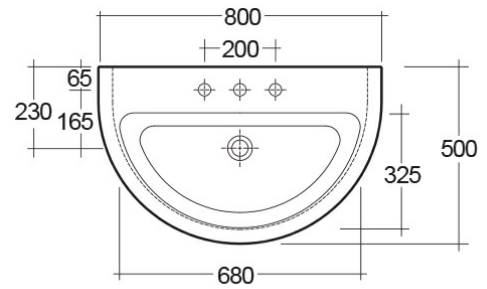

RAK-MOON

Wash basin | Pedestal

RAK
CERAMICS

Technical specifications

Dimensions: 800 x 500 mm

Weight: 38 Kg

Color: Alpine White

Shape of basin: Oval

Overflow hole: yes

Suites: [RAK-MOON](#)

Code	Name
HAR0102AWHA	MOON PEDESTAL
HAR102AWHA	MOON WASH BASIN 80CM

Dimensions: All dimensions in mm tolerance $\pm 5\%$ for below 200mm and $\pm 3\%$ for above 200mm.