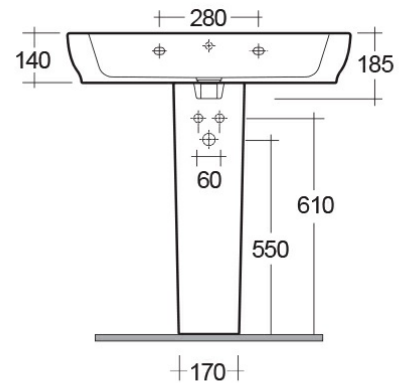

RAK-MOON

Wash basin | Pedestal

RAK
CERAMICS

Technical specifications

Dimensions: 800 x 500 mm

Weight: 38 Kg

Color: Alpine White

Shape of basin: Oval

Overflow hole: yes

Suites: [RAK-MOON](#)

Code	Name
HAR0102AWHA	MOON PEDESTAL
HAR102AWHA	MOON WASH BASIN 80CM

Dimensions: All dimensions in mm tolerance $\pm 5\%$ for below 200mm and $\pm 3\%$ for above 200mm.