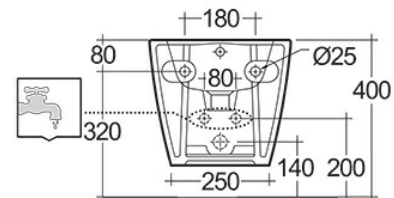

RAK-RESORT

Bidets | Wall Hung

RAK
CERAMICS

Technical specifications

Dimensions: 360 x 520 mm

Weight: 21 Kg

Color: Alpine White

Parts: RST08AWHA - RESORT BIDET WALL HUNG 52CM

Suites: [RAK-RESORT](#)

Code	Name
RST08AWHA	RESORT BIDET WALL HUNG 52CM

Dimensions: All dimensions in mm tolerance $\pm 5\%$ for below 200mm and $\pm 3\%$ for above 200mm.

Note: Due to a continuing development programme to improve design and performance, the manufacturer reserves all rights to vary specifications without prior information.