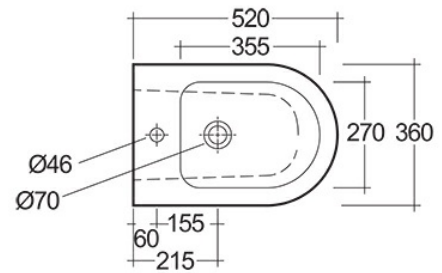

RAK-RESORT

Bidets | Wall Hung

RAK
CERAMICS

Technical specifications

Dimensions: 360 x 520 mm

Weight: 21 Kg

Color: Alpine White

Parts: RST08AWHA - RESORT BIDET WALL HUNG 52CM

Suites: [RAK-RESORT](#)

Code	Name
RST08AWHA	RESORT BIDET WALL HUNG 52CM

Dimensions: All dimensions in mm tolerance $\pm 5\%$ for below 200mm and $\pm 3\%$ for above 200mm.

Note: Due to a continuing development programme to improve design and performance, the manufacturer reserves all rights to vary specifications without prior information.