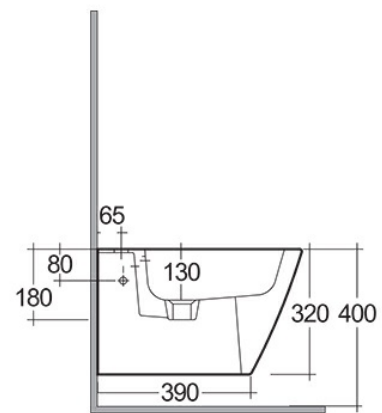

RAK-RESORT

Bidets | Wall Hung

RAK
CERAMICS

Technical specifications

Dimensions: 360 x 520 mm

Weight: 21 Kg

Color: Alpine White

Parts: RST08AWHA - RESORT BIDET WALL HUNG 52CM

Suites: [RAK-RESORT](#)

Code	Name
RST08AWHA	RESORT BIDET WALL HUNG 52CM

Dimensions: All dimensions in mm tolerance $\pm 5\%$ for below 200mm and $\pm 3\%$ for above 200mm.

Note: Due to a continuing development programme to improve design and performance, the manufacturer reserves all rights to vary specifications without prior information.