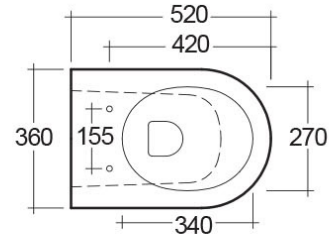

RAK-RESORT

Wall Hung | Water Closet

RAK
CERAMICS

Technical specifications

Dimensions: 520 x 360 mm

Weight: 23 Kg

Color: Alpine White

Trap type: P Trap

Trapway type: Concealed

Seat cover options: Urea

Bowl shape: Round

Soft close: yes

Dual flush: yes

Suites: [RAK-RESORT](#)

Code	Name
------	------

RST22AWHA	RESORT WATER CLOSET RIMLESS WALL HUNG 52CM
-----------	--

Luxury Bathroom Solutions

Dimensions: All dimensions in mm tolerance $\pm 5\%$ for below 200mm and $\pm 3\%$ for above 200mm.

Note: Due to a continuing development programme to improve design and performance, the manufacturer reserves all rights to vary specifications without prior information.