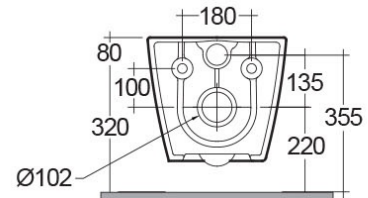

RAK-RESORT

Wall Hung | Water Closet

RAK
CERAMICS

Technical specifications

Dimensions: 520 x 360 mm

Weight: 23 Kg

Color: Alpine White

Trap type: P Trap

Trapway type: Concealed

Seat cover options: Urea

Bowl shape: Round

Soft close: yes

Dual flush: yes

Suites: [RAK-RESORT](#)

Code	Name
------	------

RST22AWHA	RESORT WATER CLOSET RIMLESS WALL HUNG 52CM
-----------	--

Luxury Bathroom Solutions

Dimensions: All dimensions in mm tolerance $\pm 5\%$ for below 200mm and $\pm 3\%$ for above 200mm.

Note: Due to a continuing development programme to improve design and performance, the manufacturer reserves all rights to vary specifications without prior information.