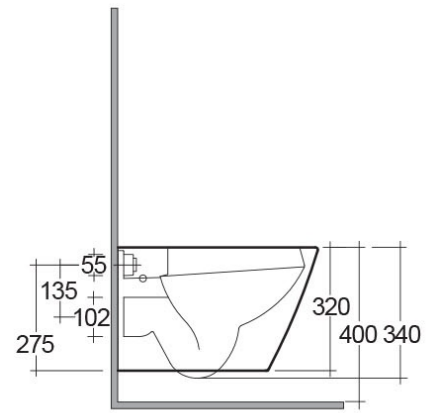

RAK-RESORT

Wall Hung | Water Closet

RAK
CERAMICS

Technical specifications

Dimensions: 520 x 360 mm

Weight: 23 Kg

Color: Alpine White

Trap type: P Trap

Trapway type: Concealed

Seat cover options: Urea

Bowl shape: Round

Soft close: yes

Dual flush: yes

Suites: [RAK-RESORT](#)

Code	Name
------	------

RST22AWHA	RESORT WATER CLOSET RIMLESS WALL HUNG 52CM
-----------	--

Luxury Bathroom Solutions

Dimensions: All dimensions in mm tolerance $\pm 5\%$ for below 200mm and $\pm 3\%$ for above 200mm.

Note: Due to a continuing development programme to improve design and performance, the manufacturer reserves all rights to vary specifications without prior information.