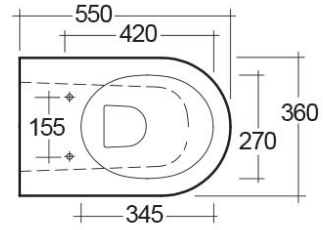

RAK-RESORT-COMFORT HEIGHT 45CM

Back to Wall | Water Closet

RAK
CERAMICS

Technical specifications

Dimensions: 550 x 360 mm

Weight: 30 Kg

Color: Alpine White

Trap type: P Trap & S Trap

Trapway type: Concealed

Seat cover options: Urea

Bowl shape: Oval

Soft close: yes

Quick remove seat cover: yes

Dual flush: yes

Suites: [RAK-RESORT](#)

Code	Name
------	------

RST21AWHA	RESORT WATER CLOSET SPECIAL HEIGHT 45CM BACK TO WALL P S-TRAP 55CM
-----------	---

Luxury Bathroom Solutions

Dimensions: All dimensions in mm tolerance $\pm 5\%$ for below 200mm and $\pm 3\%$ for above 200mm.