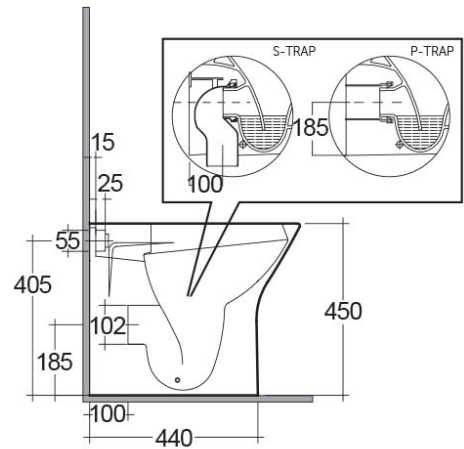

RAK-RESORT-COMFORT HEIGHT 45CM

Back to Wall | Water Closet

RAK
CERAMICS

Technical specifications

Dimensions: 550 x 360 mm

Weight: 30 Kg

Color: Alpine White

Trap type: P Trap & S Trap

Trapway type: Concealed

Seat cover options: Urea

Bowl shape: Oval

Soft close: yes

Quick remove seat cover: yes

Dual flush: yes

Suites: [RAK-RESORT](#)

Code	Name
------	------

RST21AWHA	RESORT WATER CLOSET SPECIAL HEIGHT 45CM BACK TO WALL P S-TRAP 55CM
-----------	---

Luxury Bathroom Solutions

Dimensions: All dimensions in mm tolerance $\pm 5\%$ for below 200mm and $\pm 3\%$ for above 200mm.