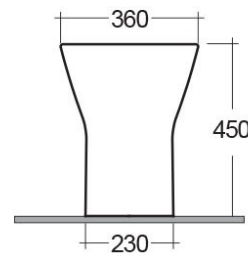

RAK-RESORT-COMFORT HEIGHT 45CM

Back to Wall | Water Closet

RAK
CERAMICS

Technical specifications

Dimensions: 550 x 360 mm

Weight: 30 Kg

Color: Alpine White

Trap type: P Trap & S Trap

RST21AWHA	RESORT WATER CLOSET SPECIAL HEIGHT 45CM BACK TO WALL P S-TRAP 55CM
-----------	---

Luxury Bathroom Solutions

Dimensions: All dimensions in mm tolerance $\pm 5\%$ for below 200mm and $\pm 3\%$ for above 200mm.