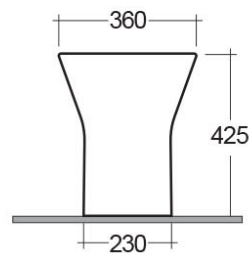

RAK-RESORT-COMFORT HEIGHT 42.5CM

Back to Wall | Water Closet

RAK
CERAMICS

Technical specifications

Dimensions: 550 x 360 mm

Weight: 26 Kg

Color: Alpine White

Trap type: P Trap & S Trap

Trapway type: Concealed

Seat cover options: Urea

Bowl shape: Oval

Soft close: yes

Dual flush: yes

Suites: [RAK-RESORT](#)

Code	Name
------	------

RST20AWHA	RESORT WATER CLOSET RIMLESS SPECIAL HEIGHT 42.5CM BACK TO WALL P S-TRAP 55CM
-----------	--

Luxury Bathroom Solutions

Dimensions: All dimensions in mm tolerance $\pm 5\%$ for below 200mm and $\pm 3\%$ for above 200mm.

Note: Due to a continuing development programme to improve design and performance, the manufacturer reserves all rights to vary specifications without prior information.