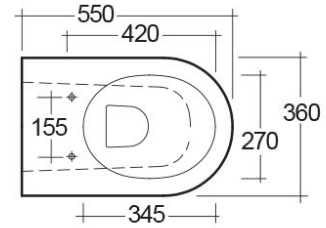

RAK-RESORT-COMFORT HEIGHT 42.5CM

Back to Wall | Water Closet

RAK
CERAMICS

Technical specifications

Dimensions: 550 x 360 mm

Weight: 26 Kg

Color: Alpine White

Trap type: P Trap & S Trap

Trapway type: Concealed

Seat cover options: Urea

Bowl shape: Oval

Soft close: yes

Dual flush: yes

Suites: [RAK-RESORT](#)

Code	Name
------	------

RST20AWHA	RESORT WATER CLOSET RIMLESS SPECIAL HEIGHT 42.5CM BACK TO WALL P S-TRAP 55CM
-----------	--

Luxury Bathroom Solutions

Dimensions: All dimensions in mm tolerance $\pm 5\%$ for below 200mm and $\pm 3\%$ for above 200mm.

Note: Due to a continuing development programme to improve design and performance, the manufacturer reserves all rights to vary specifications without prior information.