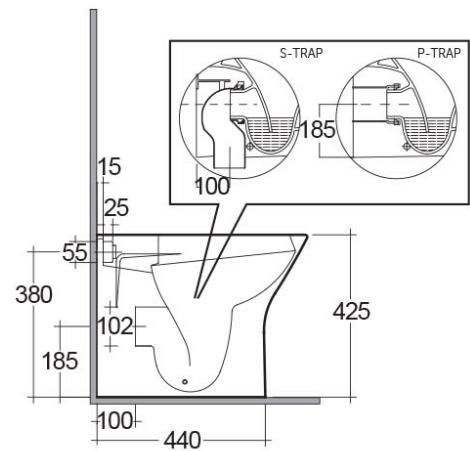

RAK-RESORT-COMFORT HEIGHT 42.5CM

Back to Wall | Water Closet

RAK
CERAMICS

Technical specifications

Dimensions: 550 x 360 mm

Weight: 26 Kg

Color: Alpine White

Trap type: P Trap & S Trap

Trapway type: Concealed

Seat cover options: Urea

Bowl shape: Oval

Soft close: yes

Dual flush: yes

Suites: [RAK-RESORT](#)

Code	Name
------	------

RST20AWHA	RESORT WATER CLOSET RIMLESS SPECIAL HEIGHT 42.5CM BACK TO WALL P S-TRAP 55CM
-----------	--

Luxury Bathroom Solutions

Dimensions: All dimensions in mm tolerance $\pm 5\%$ for below 200mm and $\pm 3\%$ for above 200mm.

Note: Due to a continuing development programme to improve design and performance, the manufacturer reserves all rights to vary specifications without prior information.