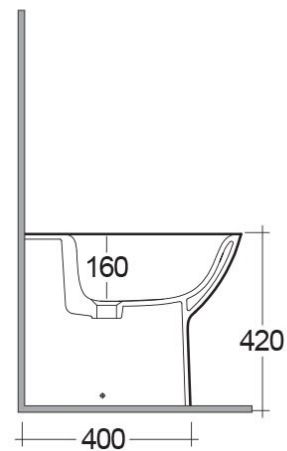

MORNING Back to Wall Bidet

MORBD2015AWHA

RAK
CERAMICS

Technical specifications

Dimensions: 520 x 365 x 420 mm

Weight: 20 Kg

Color: Alpine White

Dimensions: All dimensions in mm tolerance +5% for below 200mm and +3% for above 200mm.
Note: Due to a continuing development programme to improve design and performance, the manufacturer reserves all rights to vary specifications without prior information.