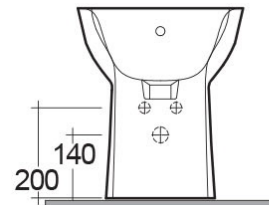

MORNING Back to Wall Bidet

MORBD2015AWHA

RAK
CERAMICS

Technical specifications

Dimensions: 520 x 365 x 420 mm

Weight: 20 Kg

Color: Alpine White

Dimensions: All dimensions in mm tolerance +5% for below 200mm and +3% for above 200mm.
Note: Due to a continuing development programme to improve design and performance, the manufacturer reserves all rights to vary specifications without prior information.