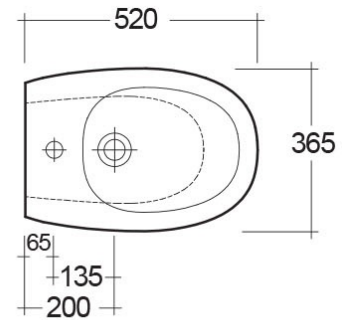

MORNING Back to Wall Bidet

MORBD2015AWHA

RAK
CERAMICS

Technical specifications

Dimensions: 520 x 365 x 420 mm

Weight: 20 Kg

Color: Alpine White

Dimensions: All dimensions in mm tolerance +5% for below 200mm and +3% for above 200mm.
Note: Due to a continuing development programme to improve design and performance, the manufacturer reserves all rights to vary specifications without prior information.