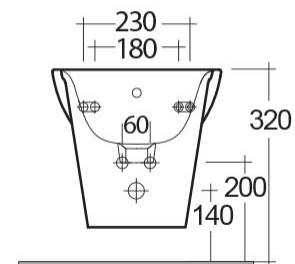

MORNING

Bidets | Wall Hung

RAK
CERAMICS

Technical specifications

Dimensions: 520 x 365 mm

Weight: 19 Kg

Color: Alpine White

Parts: MORBD2100AWHA - MORNING BIDET WALL HUNG

Code	Name
MORBD2100AWHA	MORNING BIDET WALL HUNG

Dimensions: All dimensions in mm tolerance +5% for below 200mm and +3% for above 200mm.
Note: Due to a continuing development programme to improve design and performance, the manufacturer reserves all rights to vary specifications without prior information.