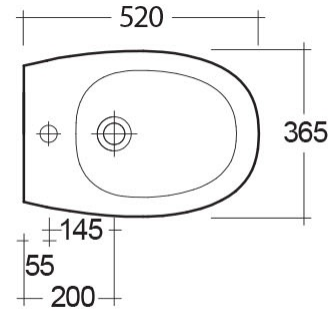

MORNING

Bidets | Wall Hung

RAK
CERAMICS

Technical specifications

Dimensions: 520 x 365 mm

Weight: 19 Kg

Color: Alpine White

Parts: MORBD2100AWHA - MORNING BIDET WALL HUNG

Code	Name
MORBD2100AWHA	MORNING BIDET WALL HUNG

Dimensions: All dimensions in mm tolerance +5% for below 200mm and +3% for above 200mm.
Note: Due to a continuing development programme to improve design and performance, the manufacturer reserves all rights to vary specifications without prior information.