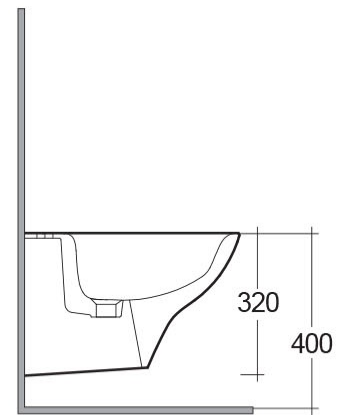

MORNING

Bidets | Wall Hung

RAK
CERAMICS

Technical specifications

Dimensions: 520 x 365 mm

Weight: 19 Kg

Color: Alpine White

Parts: MORBD2100AWHA - MORNING BIDET WALL HUNG

Code	Name
MORBD2100AWHA	MORNING BIDET WALL HUNG

Dimensions: All dimensions in mm tolerance +5% for below 200mm and +3% for above 200mm.
Note: Due to a continuing development programme to improve design and performance, the manufacturer reserves all rights to vary specifications without prior information.