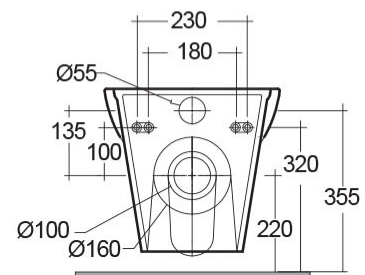

### Technical specifications

Dimensions: 520 x 365 mm

Color: Alpine White

Trap type: P Trap

Trapway type: Concealed

Seat cover options: None

Bowl shape: Oval

Suites: [RAK-MORNING](#)

Code	Name
MORWC1445AWHA	MORNING WATER CLOSET RIMLESS WALL HUNG S-TRAP 52CM

Dimensions: All dimensions in mm tolerance +5% for below 200mm and +3% for above 200mm.  
Note: Due to a continuing development programme to improve design and performance, the manufacturer reserves all rights to vary specifications without prior information.  
Please note accessories are for photographic use only.