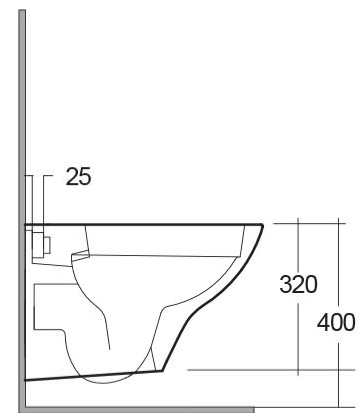

### Technical specifications

Dimensions: 520 x 365 mm

Color: Alpine White

Trap type: P Trap

Trapway type: Concealed

Seat cover options: None

Bowl shape: Oval

Suites: [RAK-MORNING](#)

Code	Name
MORWC1445AWHA	MORNING WATER CLOSET RIMLESS WALL HUNG S-TRAP 52CM

Dimensions: All dimensions in mm tolerance +5% for below 200mm and +3% for above 200mm.  
Note: Due to a continuing development programme to improve design and performance, the manufacturer reserves all rights to vary specifications without prior information.  
Please note accessories are for photographic use only.