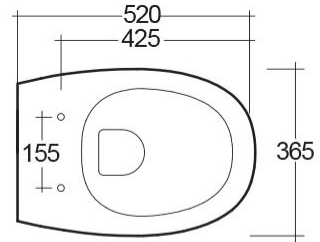

### Technical specifications

Dimensions: 520 x 365 mm

Color: Alpine White

Trap type: P Trap

Trapway type: Concealed

Seat cover options: None

Bowl shape: Oval

Suites: [RAK-MORNING](#)

Code	Name
MORWC1445AWHA	MORNING WATER CLOSET RIMLESS WALL HUNG S-TRAP 52CM

Dimensions: All dimensions in mm tolerance +5% for below 200mm and +3% for above 200mm.  
Note: Due to a continuing development programme to improve design and performance, the manufacturer reserves all rights to vary specifications without prior information.  
Please note accessories are for photographic use only.