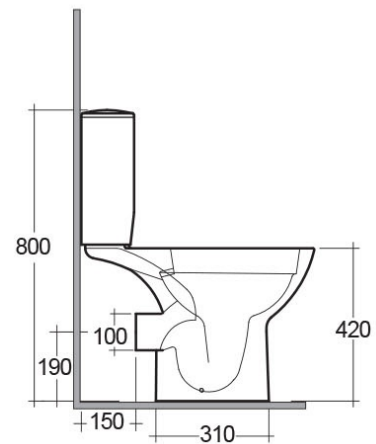

# RAK-MORNING-COMFORT HEIGHT 42CM

Close Coupled | Water Closet

**RAK**  
CERAMICS

## Technical specifications

Dimensions: 640 x 365 mm

Weight: 21 Kg

Color: Alpine White

Trap type: P Trap

Trapway type: Concealed

Seat cover options: None

Bowl shape: Oval

Suites: [RAK-MORNING](#)

Code	Name
MORWC1145AWHA	MORNING WATER CLOSET RIMLESS CLOSE COUPLED P-TRAP 64CM
MORWT1800AWHA	MORNING WATER CLOSET TANK

Luxury Bathroom Solutions

Dimensions: All dimensions in mm tolerance +5% for below 200mm and +3% for above 200mm.