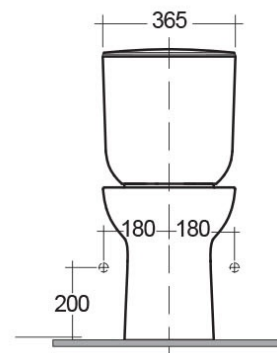

# RAK-MORNING-COMFORT HEIGHT 42CM

Close Coupled | Water Closet

**RAK**  
CERAMICS

## Technical specifications

Dimensions: 640 x 365 mm

Weight: 21 Kg

Color: Alpine White

Trap type: P Trap

Trapway type: Concealed

Seat cover options: None

Bowl shape: Oval

Suites: [RAK-MORNING](#)

Code	Name
MORWC1145AWHA	MORNING WATER CLOSET RIMLESS CLOSE COUPLED P-TRAP 64CM
MORWT1800AWHA	MORNING WATER CLOSET TANK

Luxury Bathroom Solutions

Dimensions: All dimensions in mm tolerance +5% for below 200mm and +3% for above 200mm.