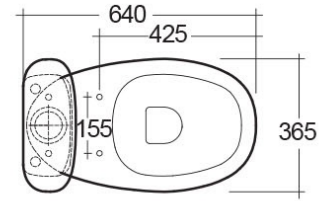

# RAK-MORNING-COMFORT HEIGHT 42CM

Close Coupled | Water Closet

**RAK**  
CERAMICS

## Technical specifications

Dimensions: 640 x 365 mm

Weight: 21 Kg

Color: Alpine White

Trap type: P Trap

Trapway type: Concealed

Seat cover options: None

Bowl shape: Oval

Suites: [RAK-MORNING](#)

Code	Name
MORWC1145AWHA	MORNING WATER CLOSET RIMLESS CLOSE COUPLED P-TRAP 64CM
MORWT1800AWHA	MORNING WATER CLOSET TANK

Luxury Bathroom Solutions

Dimensions: All dimensions in mm tolerance +5% for below 200mm and +3% for above 200mm.