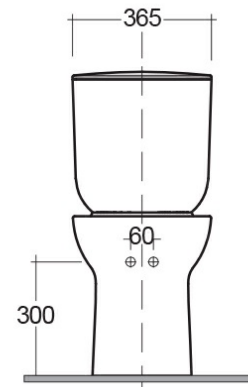

# RAK-MORNING-COMFORT HEIGHT 42CM

Close Coupled | Water Closet

**RAK**  
CERAMICS

## Technical specifications

Dimensions: 640 x 365 mm

Weight: 29 Kg

Color: Alpine White

Trap type: P Trap & S Trap

Trapway type: Concealed

Seat cover options: None

Bowl shape: Oval