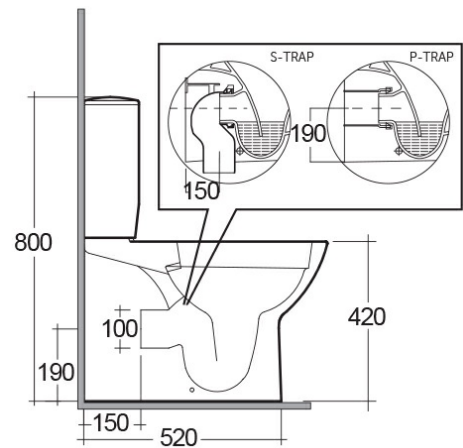

# RAK-MORNING-COMFORT HEIGHT 42CM

Close Coupled | Water Closet

**RAK**  
CERAMICS

## Technical specifications

Dimensions: 640 x 365 mm

Weight: 29 Kg

Color: Alpine White

Trap type: P Trap & S Trap

Trapway type: Concealed

Seat cover options: None

Bowl shape: Oval