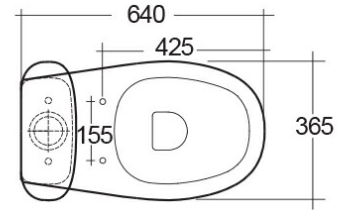

# RAK-MORNING-COMFORT HEIGHT 42CM

Close Coupled | Water Closet

**RAK**  
CERAMICS

## Technical specifications

Dimensions: 640 x 365 mm

Weight: 29 Kg

Color: Alpine White

Trap type: P Trap & S Trap

Trapway type: Concealed

Seat cover options: None

Bowl shape: Oval