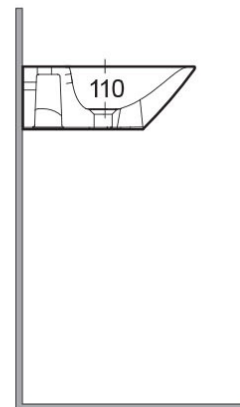

## Wash basin | Semi Recessed

**RAK**  
CERAMICS

### Technical specifications

Dimensions: 420 x 550 mm

Weight: 13 Kg

Color: Alpine White

Shape of basin: Oval

Overflow hole: Built In

Code	Name
MORSR5501AWHA	MORNING WASH BASIN SEMI-RECESSED 55 mm

Dimensions: All dimensions in mm tolerance +5% for below 200mm and +3% for above 200mm.  
Note: Due to a continuing development programme to improve design and performance, the manufacturer reserves all rights to vary specifications without prior information.