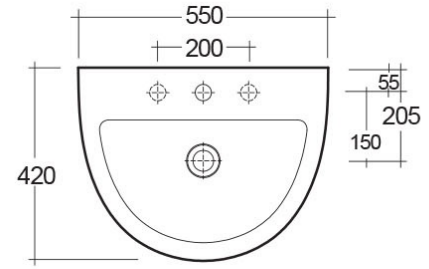

### Technical specifications

Dimensions: 420 x 550 mm

Weight: 13 Kg

Color: Alpine White

Shape of basin: Oval

Overflow hole: Built In

Code	Name
MORSR5501AWHA	MORNING WASH BASIN SEMI-RECESSED 55 mm

Dimensions: All dimensions in mm tolerance +5% for below 200mm and +3% for above 200mm.  
Note: Due to a continuing development programme to improve design and performance, the manufacturer reserves all rights to vary specifications without prior information.