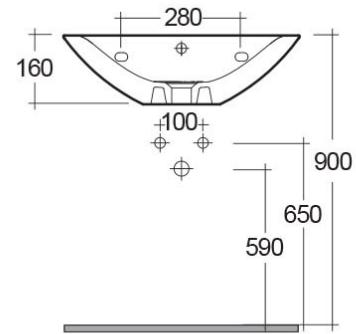

### Technical specifications

Dimensions: 420 x 550 mm

Weight: 13 Kg

Color: Alpine White

Shape of basin: Oval

Overflow hole: Built In

Code	Name
MORSR5501AWHA	MORNING WASH BASIN SEMI-RECESSED 55 mm

Dimensions: All dimensions in mm tolerance +5% for below 200mm and +3% for above 200mm.  
Note: Due to a continuing development programme to improve design and performance, the manufacturer reserves all rights to vary specifications without prior information.