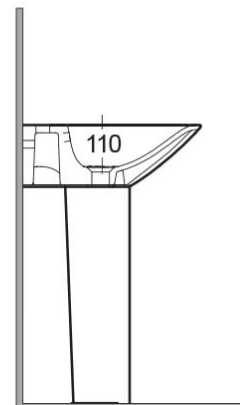

### Technical specifications

Dimensions: 465 x 650 mm

Weight: 10 Kg

Color: Alpine White

Shape of basin: Oval

Overflow hole: Built in

Code	Name
MORFP2400AWHA	MORNING PEDESTAL
MORWBB501AWHA	MORNING WASH BASIN 650 mm

Dimensions: All dimensions in mm tolerance +5% for below 200mm and +3% for above 200mm.

Note: Due to a continuing development programme to improve design and performance, the manufacturer reserves all rights to vary specifications without prior information.