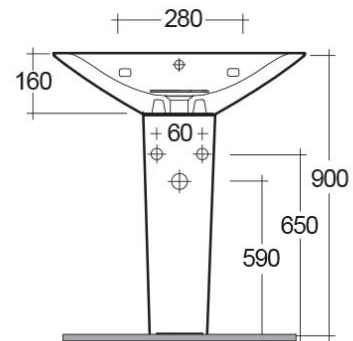

### Technical specifications

Dimensions: 465 x 650 mm

Weight: 10 Kg

Color: Alpine White

Shape of basin: Oval

Overflow hole: Built in

Code	Name
MORFP2400AWHA	MORNING PEDESTAL
MORWBB501AWHA	MORNING WASH BASIN 650 mm

Dimensions: All dimensions in mm tolerance +5% for below 200mm and +3% for above 200mm.

Note: Due to a continuing development programme to improve design and performance, the manufacturer reserves all rights to vary specifications without prior information.