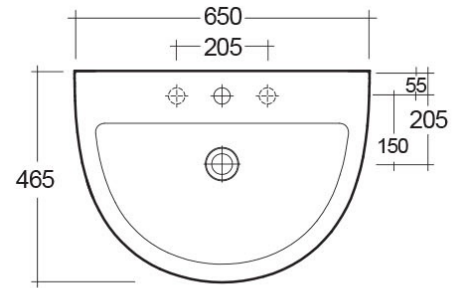

### Technical specifications

Dimensions: 465 x 650 mm

Weight: 10 Kg

Color: Alpine White

Shape of basin: Oval

Overflow hole: Built in

Code	Name
MORFP2400AWHA	MORNING PEDESTAL
MORWBB501AWHA	MORNING WASH BASIN 650 mm

Dimensions: All dimensions in mm tolerance +5% for below 200mm and +3% for above 200mm.

Note: Due to a continuing development programme to improve design and performance, the manufacturer reserves all rights to vary specifications without prior information.