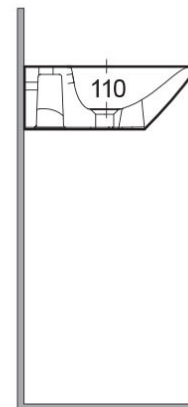

RAK-MORNING

Wash basin | Wall Hung

RAK
CERAMICS

Technical specifications

Dimensions: 440 x 600 mm

Weight: 14 Kg

Color: Alpine White

Shape of basin: Oval

Overflow hole: yes

Suites: [RAK-MORNING](#)

Code	Name
MORWB6001AWHA	MORNING WASH BASIN WALL HUNG 60CM

Dimensions: All dimensions in mm tolerance +5% for below 200mm and +3% for above 200mm.

Note: Due to a continuing development programme to improve design and performance, the manufacturer reserves all rights to vary specifications without prior information.