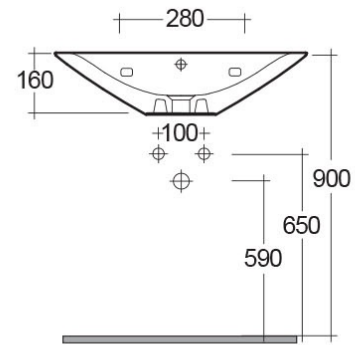

RAK-MORNING

Wash basin | Wall Hung

RAK
CERAMICS

Technical specifications

Dimensions: 440 x 600 mm

Weight: 14 Kg

Color: Alpine White

Shape of basin: Oval

Overflow hole: yes

Suites: [RAK-MORNING](#)

Code	Name
MORWB6001AWHA	MORNING WASH BASIN WALL HUNG 60CM

Dimensions: All dimensions in mm tolerance +5% for below 200mm and +3% for above 200mm.

Note: Due to a continuing development programme to improve design and performance, the manufacturer reserves all rights to vary specifications without prior information.