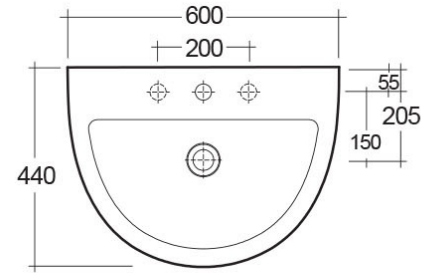

RAK-MORNING

Wash basin | Wall Hung

RAK
CERAMICS

Technical specifications

Dimensions: 440 x 600 mm

Weight: 14 Kg

Color: Alpine White

Shape of basin: Oval

Overflow hole: yes

Suites: [RAK-MORNING](#)

Code	Name
MORWB6001AWHA	MORNING WASH BASIN WALL HUNG 60CM

Dimensions: All dimensions in mm tolerance +5% for below 200mm and +3% for above 200mm.

Note: Due to a continuing development programme to improve design and performance, the manufacturer reserves all rights to vary specifications without prior information.