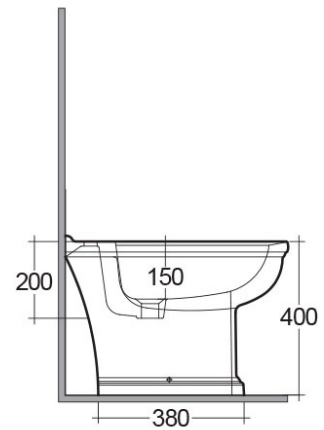

RAK-WASHINGTON - WT07AWHA

Bidets | Floor Standing

RAK
CERAMICS

Technical specifications

Dimensions: 360 x 580 mm

Color: Alpine White

Parts: WT07AWHA - WASHINGTON BIDET BACK OPEN 64CM

Suites: [RAK-WASHINGTON](#)

Code	Name
------	------

WT07AWHA	WASHINGTON BIDET BACK OPEN 64CM
----------	---------------------------------

Dimensions: All dimensions in mm tolerance $\pm 5\%$ for below 200mm and $\pm 3\%$ for above 200mm.
Note: Due to a continuing development programme to improve design and performance, the manufacturer reserves all rights to vary specifications without prior information.
Please note accessories are for photographic use only.