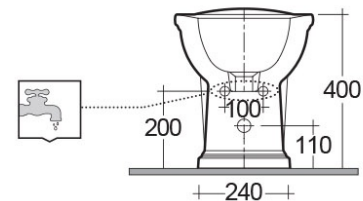

RAK-WASHINGTON - WT07AWHA

Bidets | Floor Standing

RAK
CERAMICS

Technical specifications

Dimensions: 360 x 580 mm

Color: Alpine White

Parts: WT07AWHA - WASHINGTON BIDET BACK OPEN 64CM

Suites: [RAK-WASHINGTON](#)

Code	Name
------	------

WT07AWHA	WASHINGTON BIDET BACK OPEN 64CM
----------	---------------------------------

Dimensions: All dimensions in mm tolerance $\pm 5\%$ for below 200mm and $\pm 3\%$ for above 200mm.
Note: Due to a continuing development programme to improve design and performance, the manufacturer reserves all rights to vary specifications without prior information.
Please note accessories are for photographic use only.