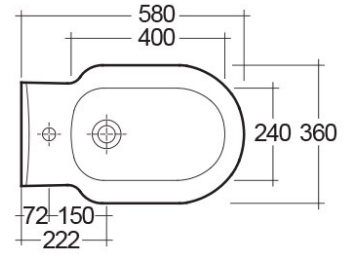

RAK-WASHINGTON - WT07AWHA

Bidets | Floor Standing

RAK
CERAMICS

Technical specifications

Dimensions: 360 x 580 mm

Color: Alpine White

Parts: WT07AWHA - WASHINGTON BIDET BACK OPEN 64CM

Suites: [RAK-WASHINGTON](#)

Code	Name
------	------

WT07AWHA	WASHINGTON BIDET BACK OPEN 64CM
----------	---------------------------------

Dimensions: All dimensions in mm tolerance $\pm 5\%$ for below 200mm and $\pm 3\%$ for above 200mm.
Note: Due to a continuing development programme to improve design and performance, the manufacturer reserves all rights to vary specifications without prior information.
Please note accessories are for photographic use only.