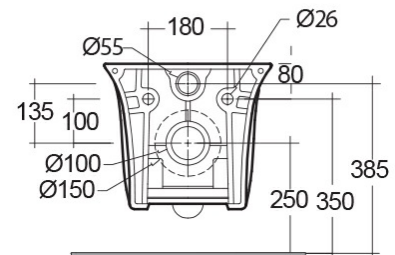

### Technical specifications

Dimensions: 485 x 380 mm

Color: Alpine White

Trap type: P Trap

Trapway type: Concealed

Seat cover options: Urea

Bowl shape: Oval

Suites: [RAK-SENSATION](#)

Code	Name
SENWC1447AWHA	SENSATION WATER CLOSET WALL HUNG 48CM

Dimensions: All dimensions in mm tolerance  $\pm 5\%$  for below 200mm and  $\pm 3\%$  for above 200mm.

Note: Due to a continuing development programme to improve design and performance, the manufacturer reserves all rights to vary specifications without prior information.