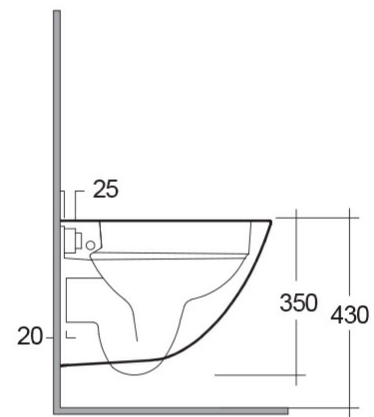

### Technical specifications

Dimensions: 485 x 380 mm

Color: Alpine White

Trap type: P Trap

Trapway type: Concealed

Seat cover options: Urea

Bowl shape: Oval

Suites: [RAK-SENSATION](#)

Code	Name
SENWC1447AWHA	SENSATION WATER CLOSET WALL HUNG 48CM

Dimensions: All dimensions in mm tolerance  $\pm 5\%$  for below 200mm and  $\pm 3\%$  for above 200mm.

Note: Due to a continuing development programme to improve design and performance, the manufacturer reserves all rights to vary specifications without prior information.