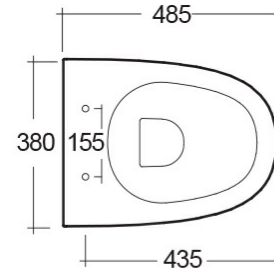

### Technical specifications

Dimensions: 485 x 380 mm

Color: Alpine White

Trap type: P Trap

Trapway type: Concealed

Seat cover options: Urea

Bowl shape: Oval

Suites: [RAK-SENSATION](#)

Code	Name
SENWC1447AWHA	SENSATION WATER CLOSET WALL HUNG 48CM

Dimensions: All dimensions in mm tolerance  $\pm 5\%$  for below 200mm and  $\pm 3\%$  for above 200mm.

Note: Due to a continuing development programme to improve design and performance, the manufacturer reserves all rights to vary specifications without prior information.