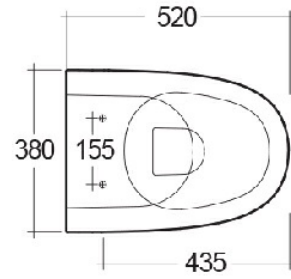

RAK-SENSATION W/HIDDEN FIXATIONS

Wall Hung | Water Closet

RAK
CERAMICS

Technical specifications

Dimensions: 520 x 380 mm

Weight: 22 Kg

Color: Alpine White

Trap type: P Trap

Trapway type: Concealed

Seat cover options: Urea

Bowl shape: Oval

Suites: [RAK-SENSATION](#)

Code

Name

SENWC1446AWHA SENSATION WATER CLOSET WALL HUNG 52CM

Luxury Bathroom Solutions

Dimensions: All dimensions in mm tolerance $\pm 5\%$ for below 200mm and $\pm 3\%$ for above 200mm.

Note: Due to a continuing development programme to improve design and performance, the manufacturer reserves all rights to vary specifications without prior information.