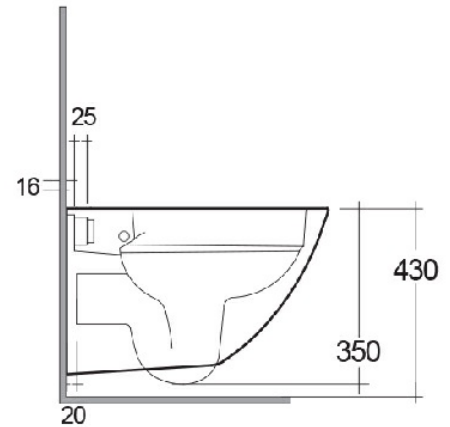

RAK-SENSATION W/HIDDEN FIXATIONS

Wall Hung | Water Closet

RAK
CERAMICS

Technical specifications

Dimensions: 520 x 380 mm

Weight: 22 Kg

Color: Alpine White

Trap type: P Trap

Trapway type: Concealed

Seat cover options: Urea

Bowl shape: Oval

Suites: [RAK-SENSATION](#)

Code

Name

SENWC1446AWHA SENSATION WATER CLOSET WALL HUNG 52CM

Luxury Bathroom Solutions

Dimensions: All dimensions in mm tolerance $\pm 5\%$ for below 200mm and $\pm 3\%$ for above 200mm.

Note: Due to a continuing development programme to improve design and performance, the manufacturer reserves all rights to vary specifications without prior information.