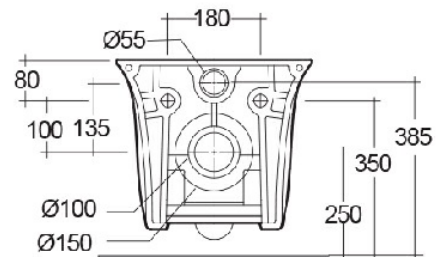

RAK-SENSATION W/HIDDEN FIXATIONS

Wall Hung | Water Closet

RAK
CERAMICS

Technical specifications

Dimensions: 520 x 380 mm

Weight: 22 Kg

Color: Alpine White

Trap type: P Trap

Trapway type: Concealed

Seat cover options: Urea

Bowl shape: Oval

Suites: [RAK-SENSATION](#)

Code

Name

SENWC1446AWHA SENSATION WATER CLOSET WALL HUNG 52CM

Luxury Bathroom Solutions

Dimensions: All dimensions in mm tolerance $\pm 5\%$ for below 200mm and $\pm 3\%$ for above 200mm.

Note: Due to a continuing development programme to improve design and performance, the manufacturer reserves all rights to vary specifications without prior information.