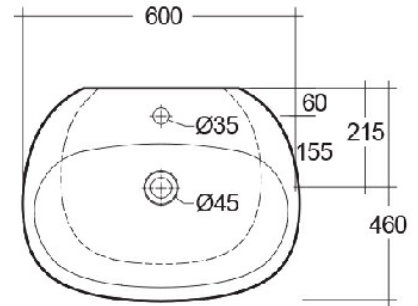

RAK-SENSATION

Wash basin | Wall Hung

RAK
CERAMICS

Technical specifications

Dimensions: 600 x 460 mm

Weight: 16 Kg

Color: Alpine White

Shape of basin: Oval

Overflow hole: yes

Suites: [RAK-SENSATION](#)

Code	Name
SENWB6001AWHA	SENSATION WASH BASIN WALL HUNG 60CM

Dimensions: All dimensions in mm tolerance $\pm 5\%$ for below 200mm and $\pm 3\%$ for above 200mm.