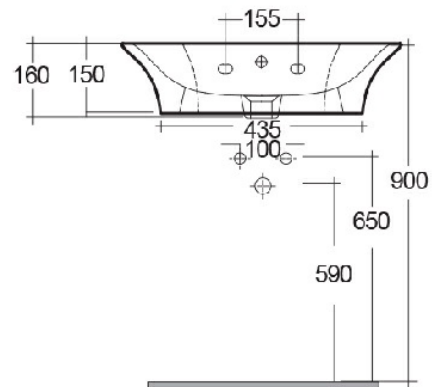

RAK-SENSATION

Wash basin | Wall Hung

RAK
CERAMICS

Technical specifications

Dimensions: 600 x 460 mm

Weight: 16 Kg

Color: Alpine White

Shape of basin: Oval

Overflow hole: yes

Suites: [RAK-SENSATION](#)

Code	Name
SENWB6001AWHA	SENSATION WASH BASIN WALL HUNG 60CM

Dimensions: All dimensions in mm tolerance $\pm 5\%$ for below 200mm and $\pm 3\%$ for above 200mm.