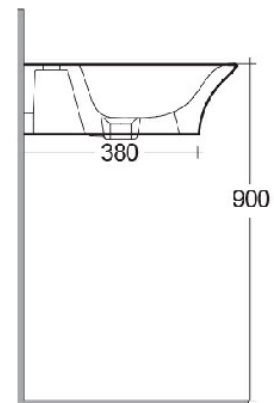

RAK-SENSATION

Wash basin | Wall Hung

RAK
CERAMICS

Technical specifications

Dimensions: 600 x 460 mm

Weight: 16 Kg

Color: Alpine White

Shape of basin: Oval

Overflow hole: yes

Suites: [RAK-SENSATION](#)

Code	Name
SENWB6001AWHA	SENSATION WASH BASIN WALL HUNG 60CM

Dimensions: All dimensions in mm tolerance $\pm 5\%$ for below 200mm and $\pm 3\%$ for above 200mm.