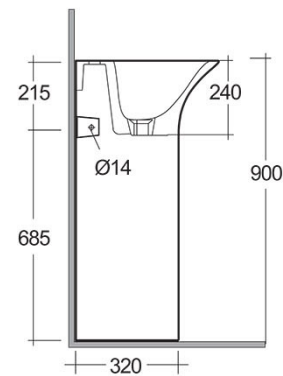

RAK-SENSATION

Wash basin | Free Standing

RAK
CERAMICS

Technical specifications

Dimensions: 550 x 460 mm

Weight: 40 Kg

Color: Alpine White

Shape of basin: Oval

Overflow hole: yes

Suites: [RAK-SENSATION](#)

Code	Name
------	------

SENF55500AWHA	SENSATION WASH BASIN FULL PEDESTAL 55CM - 2
---------------	--

Dimensions: All dimensions in mm tolerance $\pm 5\%$ for below 200mm and $\pm 3\%$ for above 200mm.