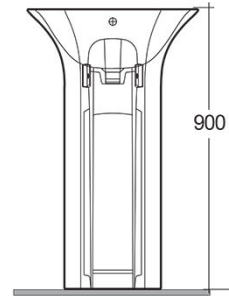

RAK-SENSATION

Wash basin | Free Standing

RAK
CERAMICS

Technical specifications

Dimensions: 550 x 460 mm

Weight: 40 Kg

Color: Alpine White

Shape of basin: Oval

Overflow hole: yes

Suites: [RAK-SENSATION](#)

Code	Name
------	------

SENF55500AWHA	SENSATION WASH BASIN FULL PEDESTAL 55CM - 2
---------------	--

Dimensions: All dimensions in mm tolerance $\pm 5\%$ for below 200mm and $\pm 3\%$ for above 200mm.