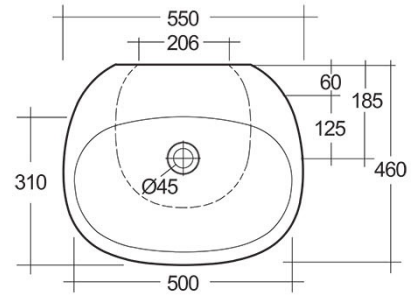

RAK-SENSATION

Wash basin | Free Standing

RAK
CERAMICS

Technical specifications

Dimensions: 550 x 460 mm

Weight: 40 Kg

Color: Alpine White

Shape of basin: Oval

Overflow hole: yes

Suites: [RAK-SENSATION](#)

Code	Name
------	------

SENF55500AWHA	SENSATION WASH BASIN FULL PEDESTAL 55CM - 2
---------------	--

Dimensions: All dimensions in mm tolerance $\pm 5\%$ for below 200mm and $\pm 3\%$ for above 200mm.