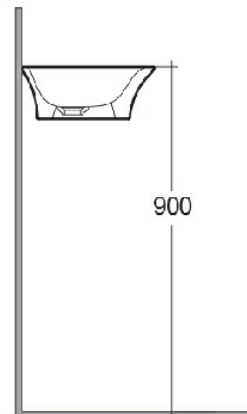

### Technical specifications

Dimensions: 600 x 380 mm

Weight: 11 Kg

Color: Alpine White

Shape of basin: Oval

Overflow hole: yes

Suites: [RAK-SENSATION](#)

Code	Name
SENCT6000AWHA	SENSATION WASH BASIN COUNTER TOP 60CM

Dimensions: All dimensions in mm tolerance  $\pm 5\%$  for below 200mm and  $\pm 3\%$  for above 200mm.

Note: Due to a continuing development programme to improve design and performance, the manufacturer reserves all rights to vary specifications without prior information.