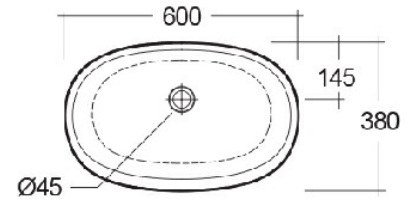

### Technical specifications

Dimensions: 600 x 380 mm

Weight: 11 Kg

Color: Alpine White

Shape of basin: Oval

Overflow hole: yes

Suites: [RAK-SENSATION](#)

Code	Name
SENCT6000AWHA	SENSATION WASH BASIN COUNTER TOP 60CM

Dimensions: All dimensions in mm tolerance  $\pm 5\%$  for below 200mm and  $\pm 3\%$  for above 200mm.

Note: Due to a continuing development programme to improve design and performance, the manufacturer reserves all rights to vary specifications without prior information.