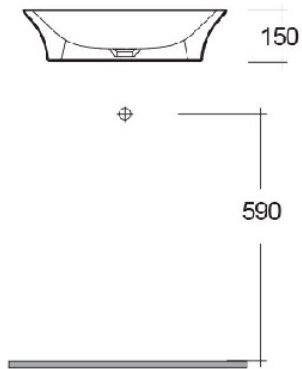

### Technical specifications

Dimensions: 600 x 380 mm

Weight: 11 Kg

Color: Alpine White

Shape of basin: Oval

Overflow hole: yes

Suites: [RAK-SENSATION](#)

Code	Name
SENCT6000AWHA	SENSATION WASH BASIN COUNTER TOP 60CM

Dimensions: All dimensions in mm tolerance  $\pm 5\%$  for below 200mm and  $\pm 3\%$  for above 200mm.

Note: Due to a continuing development programme to improve design and performance, the manufacturer reserves all rights to vary specifications without prior information.