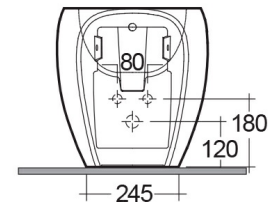

RAK-CLOUD W/HIDDEN FIXATIONS

Bidets | Back To Wall

RAK
CERAMICS

Technical specifications

Dimensions: 400 x 560 mm

Weight: 23 Kg

Color: Alpine White

Parts: CLOBD2101AWHA - RAK-CLOUD WALL HUNG
BIDET ALPINE WHITE 56CM

Suites: [RAK-CLOUD](#)

Code	Name
CLOBD2101AWHA	RAK-CLOUD WALL HUNG BIDET ALPINE WHITE 56CM

Dimensions: All dimensions in mm tolerance $\pm 5\%$ for below 200mm and $\pm 3\%$ for above 200mm.

Note: Due to a continuing development programme to improve design and performance, the manufacturer reserves all rights to vary specifications without prior information.