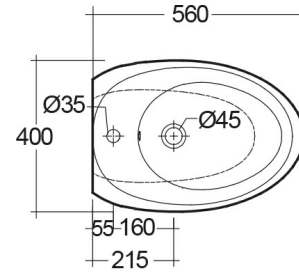

RAK-CLOUD W/HIDDEN FIXATIONS

Bidets | Back To Wall

RAK
CERAMICS

Technical specifications

Dimensions: 400 x 560 mm

Weight: 23 Kg

Color: Alpine White

Parts: CLOBD2101AWHA - RAK-CLOUD WALL HUNG
BIDET ALPINE WHITE 56CM

Suites: [RAK-CLOUD](#)

Code	Name
CLOBD2101AWHA	RAK-CLOUD WALL HUNG BIDET ALPINE WHITE 56CM

Dimensions: All dimensions in mm tolerance $\pm 5\%$ for below 200mm and $\pm 3\%$ for above 200mm.

Note: Due to a continuing development programme to improve design and performance, the manufacturer reserves all rights to vary specifications without prior information.