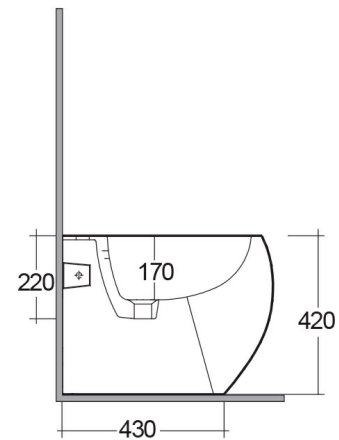

RAK-CLOUD W/HIDDEN FIXATIONS

Bidets | Back To Wall

RAK
CERAMICS

Technical specifications

Dimensions: 400 x 560 mm

Weight: 23 Kg

Color: Alpine White

Parts: CLOBD2101AWHA - RAK-CLOUD WALL HUNG
BIDET ALPINE WHITE 56CM

Suites: [RAK-CLOUD](#)

Code	Name
CLOBD2101AWHA	RAK-CLOUD WALL HUNG BIDET ALPINE WHITE 56CM

Dimensions: All dimensions in mm tolerance $\pm 5\%$ for below 200mm and $\pm 3\%$ for above 200mm.

Note: Due to a continuing development programme to improve design and performance, the manufacturer reserves all rights to vary specifications without prior information.