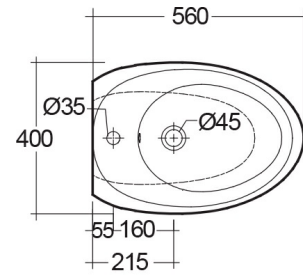

RAK-CLOUD W/HIDDEN FIXATIONS

Bidets | Back To Wall

RAK
CERAMICS

Technical specifications

Dimensions: 400 x 560 mm

Weight: 25 Kg

Color: Alpine White

Parts: CLOBD2015AWHA - RAK-CLOUD BIDET ALPINE WHITE 56CM

Suites: [RAK-CLOUD](#)

Code	Name
CLOBD2015AWHA	RAK-CLOUD BIDET ALPINE WHITE 56CM

Dimensions: All dimensions in mm tolerance $\pm 5\%$ for below 200mm and $\pm 3\%$ for above 200mm.
Note: Due to a continuing development programme to improve design and performance, the manufacturer reserves all rights to vary specifications without prior information.
Please note accessories are for photographic use only.