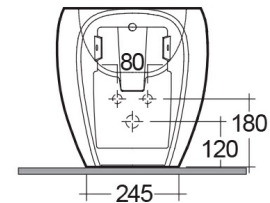

RAK-CLOUD W/HIDDEN FIXATIONS

Bidets | Back To Wall

RAK
CERAMICS

Technical specifications

Dimensions: 400 x 560 mm

Weight: 25 Kg

Color: Alpine White

Parts: CLOBD2015AWHA - RAK-CLOUD BIDET ALPINE WHITE 56CM

Suites: [RAK-CLOUD](#)

Code	Name
CLOBD2015AWHA	RAK-CLOUD BIDET ALPINE WHITE 56CM

Dimensions: All dimensions in mm tolerance $\pm 5\%$ for below 200mm and $\pm 3\%$ for above 200mm.
Note: Due to a continuing development programme to improve design and performance, the manufacturer reserves all rights to vary specifications without prior information.
Please note accessories are for photographic use only.