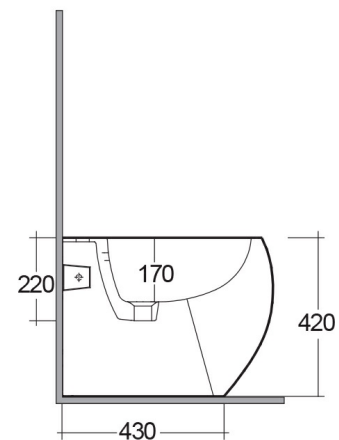

RAK-CLOUD W/HIDDEN FIXATIONS

Bidets | Back To Wall

RAK
CERAMICS

Technical specifications

Dimensions: 400 x 560 mm

Weight: 25 Kg

Color: Alpine White

Parts: CLOBD2015AWHA - RAK-CLOUD BIDET ALPINE WHITE 56CM

Suites: [RAK-CLOUD](#)

Code	Name
CLOBD2015AWHA	RAK-CLOUD BIDET ALPINE WHITE 56CM

Dimensions: All dimensions in mm tolerance $\pm 5\%$ for below 200mm and $\pm 3\%$ for above 200mm.
Note: Due to a continuing development programme to improve design and performance, the manufacturer reserves all rights to vary specifications without prior information.
Please note accessories are for photographic use only.