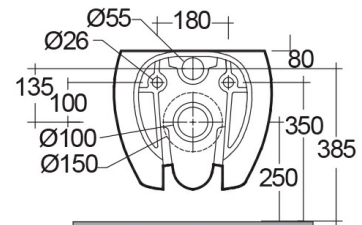

RAK-CLOUD W/HIDDEN FIXATIONS

Wall Hung | Water Closet

RAK
CERAMICS

Technical specifications

Dimensions: 560 x 400 mm

Weight: 26 Kg

Color: Alpine White

Trap type: P Trap

Trapway type: Concealed

Seat cover options: ABS & Urea

Bowl shape: Oval

Soft close: yes

Quick remove seat cover: yes

Suites: [RAK-CLOUD](#)

Code	Name
------	------

CLOWC1446AWHA	RAK-CLOUD WALL HUNG WATER CLOSET ALPINE WHITE 56CM
---------------	--

Luxury Bathroom Solutions

Dimensions: All dimensions in mm tolerance $\pm 5\%$ for below 200mm and $\pm 3\%$ for above 200mm.

Note: Due to a continuing development programme to improve design and performance, the manufacturer reserves all rights to vary specifications without prior information.