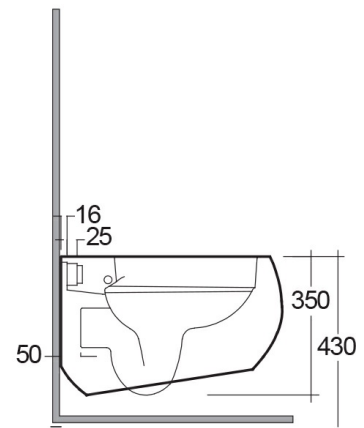

RAK-CLOUD W/HIDDEN FIXATIONS

Wall Hung | Water Closet

RAK
CERAMICS

Technical specifications

Dimensions: 560 x 400 mm

Weight: 26 Kg

Color: Alpine White

Trap type: P Trap

Trapway type: Concealed

Seat cover options: ABS & Urea

Bowl shape: Oval

Soft close: yes

Quick remove seat cover: yes

Suites: [RAK-CLOUD](#)

Code	Name
------	------

CLOWC1446AWHA	RAK-CLOUD WALL HUNG WATER CLOSET ALPINE WHITE 56CM
---------------	--

Luxury Bathroom Solutions

Dimensions: All dimensions in mm tolerance $\pm 5\%$ for below 200mm and $\pm 3\%$ for above 200mm.

Note: Due to a continuing development programme to improve design and performance, the manufacturer reserves all rights to vary specifications without prior information.