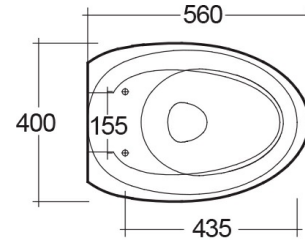

RAK-CLOUD W/HIDDEN FIXATIONS

Wall Hung | Water Closet

RAK
CERAMICS

Technical specifications

Dimensions: 560 x 400 mm

Weight: 26 Kg

Color: Alpine White

Trap type: P Trap

Trapway type: Concealed

Seat cover options: ABS & Urea

Bowl shape: Oval

Soft close: yes

Quick remove seat cover: yes

Suites: [RAK-CLOUD](#)

Code	Name
------	------

CLOWC1446AWHA	RAK-CLOUD WALL HUNG WATER CLOSET ALPINE WHITE 56CM
---------------	--

Luxury Bathroom Solutions

Dimensions: All dimensions in mm tolerance $\pm 5\%$ for below 200mm and $\pm 3\%$ for above 200mm.

Note: Due to a continuing development programme to improve design and performance, the manufacturer reserves all rights to vary specifications without prior information.