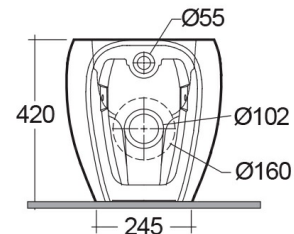

### Technical specifications

Dimensions: 560 x 400 mm

Weight: 30 Kg

Color: Alpine White

Trap type: P Trap & S Trap

Trapway type: Concealed

Seat cover options: ABS & Urea

Bowl shape: Oval

Soft close: yes

Quick remove seat cover: yes

Suites: [RAK-CLOUD](#)

Code	Name
------	------

CLOWC1346AWHA	RAK-CLOUD WATER CLOSET ALPINE WHITE 56CM
---------------	--

Luxury Bathroom Solutions

Dimensions: All dimensions in mm tolerance  $\pm 5\%$  for below 200mm and  $\pm 3\%$  for above 200mm.