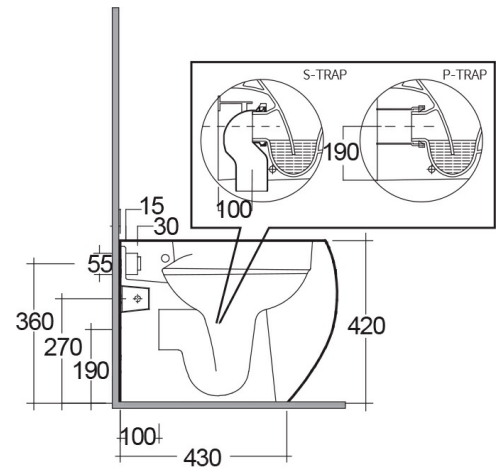

### Technical specifications

Dimensions: 560 x 400 mm

Weight: 30 Kg

Color: Alpine White

Trap type: P Trap & S Trap

Trapway type: Concealed

Seat cover options: ABS & Urea

Bowl shape: Oval

Soft close: yes

Quick remove seat cover: yes

Suites: [RAK-CLOUD](#)

Code	Name
------	------

CLOWC1346AWHA	RAK-CLOUD WATER CLOSET ALPINE WHITE 56CM
---------------	--

Luxury Bathroom Solutions

Dimensions: All dimensions in mm tolerance  $\pm 5\%$  for below 200mm and  $\pm 3\%$  for above 200mm.