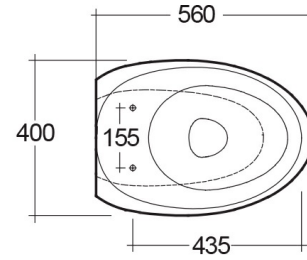

### Technical specifications

Dimensions: 560 x 400 mm

Weight: 30 Kg

Color: Alpine White

Trap type: P Trap & S Trap

Trapway type: Concealed

Seat cover options: ABS & Urea

Bowl shape: Oval