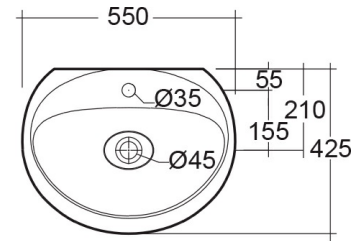

RAK-CLOUD - CLOWB5501AWHA

Wash basin | Wall Hung

RAK
CERAMICS

Technical specifications

Dimensions: 550 x 425 mm

Weight: 12 Kg

Color: Alpine White

Shape of basin: Oval

Suites: [RAK-CLOUD](#)

Code	Name
CLOWB5501AWHA	RAK-CLOUD WASHBASIN ALPINE WHITE 55CM

Dimensions: All dimensions in mm tolerance $\pm 5\%$ for below 200mm and $\pm 3\%$ for above 200mm.

Note: Due to a continuing development programme to improve design and performance, the manufacturer reserves all rights to vary specifications without prior information.