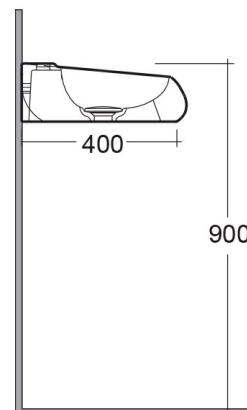

RAK-CLOUD - CLOWB5501AWHA

Wash basin | Wall Hung

RAK
CERAMICS

Technical specifications

Dimensions: 550 x 425 mm

Weight: 12 Kg

Color: Alpine White

Shape of basin: Oval

Suites: [RAK-CLOUD](#)

Code	Name
CLOWB5501AWHA	RAK-CLOUD WASHBASIN ALPINE WHITE 55CM

Dimensions: All dimensions in mm tolerance $\pm 5\%$ for below 200mm and $\pm 3\%$ for above 200mm.

Note: Due to a continuing development programme to improve design and performance, the manufacturer reserves all rights to vary specifications without prior information.