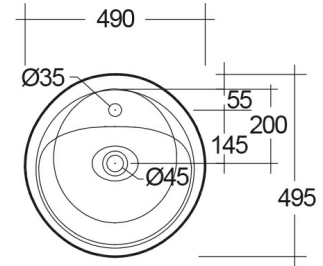

RAK-CLOUD - CLOFS5001AWHA

Wash basin | Free Standing

RAK
CERAMICS

Technical specifications

Dimensions: 490 x 495 mm

Weight: 49 Kg

Color: Alpine White

Shape of basin: Oval

Suites: [RAK-CLOUD](#)

Code	Name
CLOFS5001AWHA	RAK-CLOUD WASHBASIN ALPINE WHITE 50CM

Dimensions: All dimensions in mm tolerance $\pm 5\%$ for below 200mm and $\pm 3\%$ for above 200mm.

Note: Due to a continuing development programme to improve design and performance, the manufacturer reserves all rights to vary specifications without prior information.