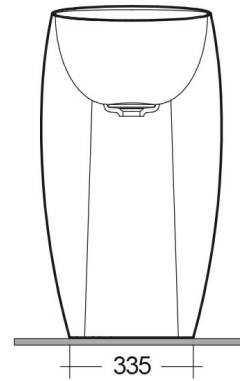

RAK-CLOUD - CLOFS5001AWHA

Wash basin | Free Standing

RAK
CERAMICS

Technical specifications

Dimensions: 490 x 495 mm

Weight: 49 Kg

Color: Alpine White

Shape of basin: Oval

Suites: [RAK-CLOUD](#)

Code	Name
CLOFS5001AWHA	RAK-CLOUD WASHBASIN ALPINE WHITE 50CM

Dimensions: All dimensions in mm tolerance $\pm 5\%$ for below 200mm and $\pm 3\%$ for above 200mm.

Note: Due to a continuing development programme to improve design and performance, the manufacturer reserves all rights to vary specifications without prior information.