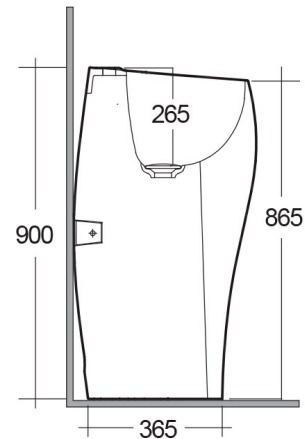

RAK-CLOUD - CLOFS5001AWHA

Wash basin | Free Standing

RAK
CERAMICS

Technical specifications

Dimensions: 490 x 495 mm

Weight: 49 Kg

Color: Alpine White

Shape of basin: Oval

Suites: [RAK-CLOUD](#)

Code	Name
CLOFS5001AWHA	RAK-CLOUD WASHBASIN ALPINE WHITE 50CM

Dimensions: All dimensions in mm tolerance $\pm 5\%$ for below 200mm and $\pm 3\%$ for above 200mm.

Note: Due to a continuing development programme to improve design and performance, the manufacturer reserves all rights to vary specifications without prior information.