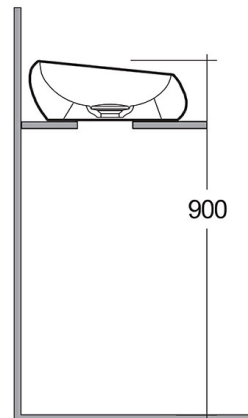

### Technical specifications

Dimensions: 580 x 400 mm

Weight: 11 Kg

Color: Alpine White

Shape of basin: Oval

Suites: [RAK-CLOUD](#)

Code	Name
CLOCT6000AWHA	RAK-CLOUD WASHBASIN ALPINE WHITE 58CM

Dimensions: All dimensions in mm tolerance  $\pm 5\%$  for below 200mm and  $\pm 3\%$  for above 200mm.