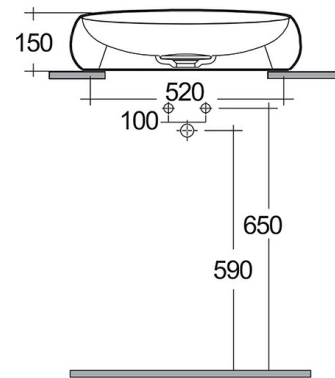

### Technical specifications

Dimensions: 580 x 400 mm

Weight: 11 Kg

Color: Alpine White

Shape of basin: Oval

Suites: [RAK-CLOUD](#)

Code	Name
CLOCT6000AWHA	RAK-CLOUD WASHBASIN ALPINE WHITE 58CM

Dimensions: All dimensions in mm tolerance  $\pm 5\%$  for below 200mm and  $\pm 3\%$  for above 200mm.