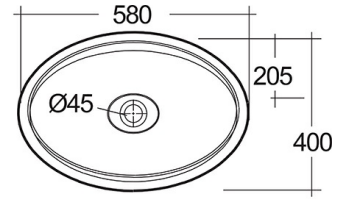

### Technical specifications

Dimensions: 580 x 400 mm

Weight: 11 Kg

Color: Alpine White

Shape of basin: Oval

Suites: [RAK-CLOUD](#)

Code	Name
CLOCT6000AWHA	RAK-CLOUD WASHBASIN ALPINE WHITE 58CM

Dimensions: All dimensions in mm tolerance  $\pm 5\%$  for below 200mm and  $\pm 3\%$  for above 200mm.