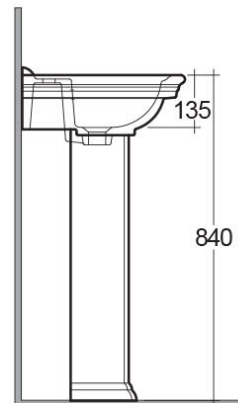

RAK-WASHINGTON

Wash basin | Pedestal

RAK
CERAMICS

Technical specifications

Dimensions: 560 x 420 mm

Weight: 23 Kg

Color: Alpine White

Shape of basin: Rounded Rectangle

Overflow hole: yes

Suites: [RAK-WASHINGTON](#)

Code	Name
WT02AWHA	WASHINGTON PEDESTAL
WT0801AWHA	WASHINGTON WASH BASIN 56CM

Dimensions: All dimensions in mm tolerance $\pm 5\%$ for below 200mm and $\pm 3\%$ for above 200mm.