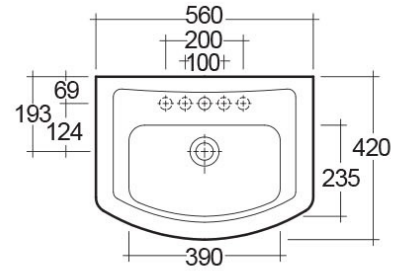

RAK-WASHINGTON

Wash basin | Pedestal

RAK
CERAMICS

Technical specifications

Dimensions: 560 x 420 mm

Weight: 23 Kg

Color: Alpine White

Shape of basin: Rounded Rectangle

Overflow hole: yes

Suites: [RAK-WASHINGTON](#)

Code	Name
WT02AWHA	WASHINGTON PEDESTAL
WT0801AWHA	WASHINGTON WASH BASIN 56CM

Dimensions: All dimensions in mm tolerance $\pm 5\%$ for below 200mm and $\pm 3\%$ for above 200mm.