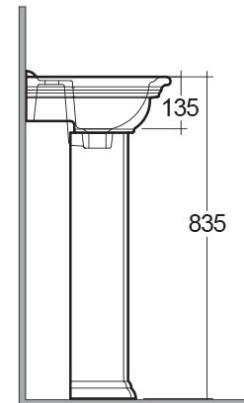

RAK-WASHINGTON

Wash basin | Pedestal

RAK
CERAMICS

Technical specifications

Dimensions: 460 x 375 mm

Weight: 21 Kg

Color: Alpine White

Shape of basin: Rounded Rectangle

Overflow hole: yes

Suites: [RAK-WASHINGTON](#)

Code	Name
WT02AWHA	WASHINGTON PEDESTAL
WT0701AWHA	WASHINGTON WASH BASIN 46CM

Dimensions: All dimensions in mm tolerance $\pm 5\%$ for below 200mm and $\pm 3\%$ for above 200mm.