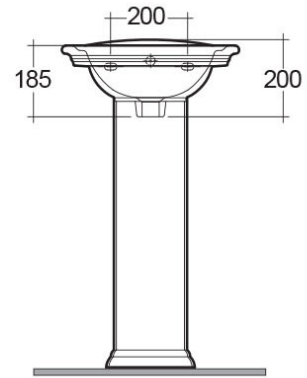

RAK-WASHINGTON

Wash basin | Pedestal

RAK
CERAMICS

Technical specifications

Dimensions: 460 x 375 mm

Weight: 21 Kg

Color: Alpine White

Shape of basin: Rounded Rectangle

Overflow hole: yes

Suites: [RAK-WASHINGTON](#)

Code	Name
WT02AWHA	WASHINGTON PEDESTAL
WT0701AWHA	WASHINGTON WASH BASIN 46CM

Dimensions: All dimensions in mm tolerance $\pm 5\%$ for below 200mm and $\pm 3\%$ for above 200mm.