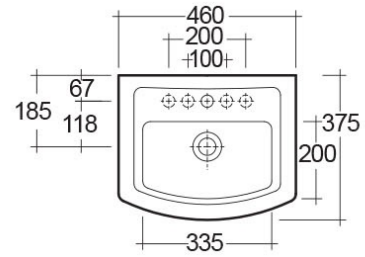

RAK-WASHINGTON

Wash basin | Pedestal

RAK
CERAMICS

Technical specifications

Dimensions: 460 x 375 mm

Weight: 21 Kg

Color: Alpine White

Shape of basin: Rounded Rectangle

Overflow hole: yes

Suites: [RAK-WASHINGTON](#)

Code	Name
WT02AWHA	WASHINGTON PEDESTAL
WT0701AWHA	WASHINGTON WASH BASIN 46CM

Dimensions: All dimensions in mm tolerance $\pm 5\%$ for below 200mm and $\pm 3\%$ for above 200mm.