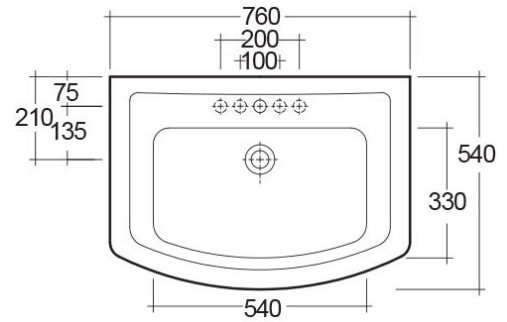

### Technical specifications

Dimensions: 760 x 540 mm

Weight: 31 Kg

Color: Alpine White

Shape of basin: Rounded Rectangle

Overflow hole: yes

Suites: [RAK-WASHINGTON](#)

Code	Name
WT0102AWHA	WASHINGTON PEDESTAL
WT0401AWHA	WASHINGTON WASH BASIN 76CM

Dimensions: All dimensions in mm tolerance  $\pm 5\%$  for below 200mm and  $\pm 3\%$  for above 200mm.

Note: Due to a continuing development programme to improve design and performance, the manufacturer reserves all rights to vary specifications without prior information.