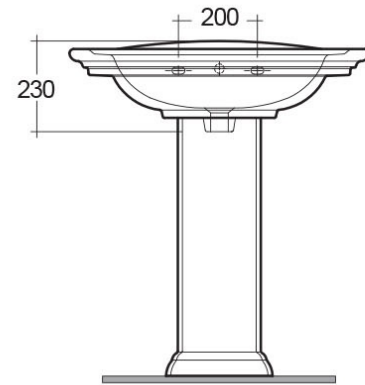

## Wash basin | Pedestal

**RAK**  
CERAMICS

### Technical specifications

Dimensions: 760 x 540 mm

Weight: 31 Kg

Color: Alpine White

Shape of basin: Rounded Rectangle

Overflow hole: yes

Suites: [RAK-WASHINGTON](#)

Code	Name
WT0102AWHA	WASHINGTON PEDESTAL
WT0401AWHA	WASHINGTON WASH BASIN 76CM

Dimensions: All dimensions in mm tolerance  $\pm 5\%$  for below 200mm and  $\pm 3\%$  for above 200mm.

Note: Due to a continuing development programme to improve design and performance, the manufacturer reserves all rights to vary specifications without prior information.