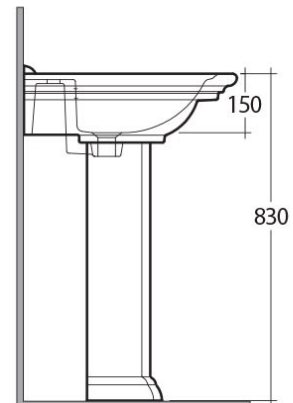

### Technical specifications

Dimensions: 760 x 540 mm

Weight: 31 Kg

Color: Alpine White

Shape of basin: Rounded Rectangle

Overflow hole: yes

Suites: [RAK-WASHINGTON](#)

Code	Name
WT0102AWHA	WASHINGTON PEDESTAL
WT0401AWHA	WASHINGTON WASH BASIN 76CM

Dimensions: All dimensions in mm tolerance  $\pm 5\%$  for below 200mm and  $\pm 3\%$  for above 200mm.

Note: Due to a continuing development programme to improve design and performance, the manufacturer reserves all rights to vary specifications without prior information.