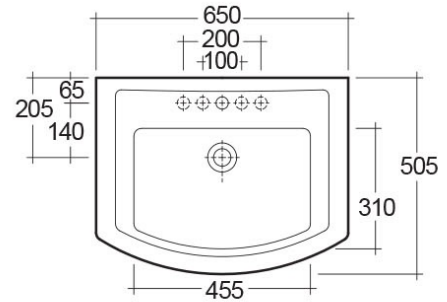

RAK-WASHINGTON

Wash basin | Pedestal

RAK
CERAMICS

Technical specifications

Dimensions: 650 x 505 mm

Weight: 29 Kg

Color: Alpine White

Shape of basin: Rounded Rectangle

Overflow hole: yes

Suites: [RAK-WASHINGTON](#)

Code	Name
WT0102AWHA	WASHINGTON PEDESTAL
WT0101AWHA	WASHINGTON WASH BASIN 65CM

Dimensions: All dimensions in mm tolerance $\pm 5\%$ for below 200mm and $\pm 3\%$ for above 200mm.