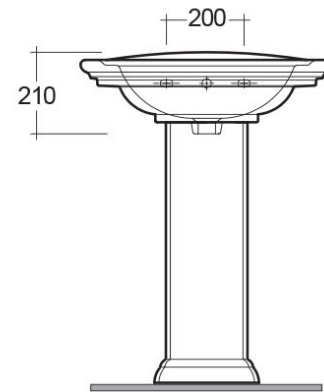

RAK-WASHINGTON

Wash basin | Pedestal

RAK
CERAMICS

Technical specifications

Dimensions: 650 x 505 mm

Weight: 29 Kg

Color: Alpine White

Shape of basin: Rounded Rectangle

Overflow hole: yes

Suites: [RAK-WASHINGTON](#)

Code	Name
WT0102AWHA	WASHINGTON PEDESTAL
WT0101AWHA	WASHINGTON WASH BASIN 65CM

Dimensions: All dimensions in mm tolerance $\pm 5\%$ for below 200mm and $\pm 3\%$ for above 200mm.