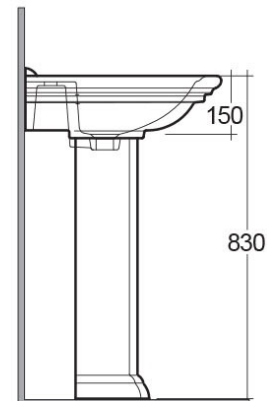

RAK-WASHINGTON

Wash basin | Pedestal

RAK
CERAMICS

Technical specifications

Dimensions: 650 x 505 mm

Weight: 29 Kg

Color: Alpine White

Shape of basin: Rounded Rectangle

Overflow hole: yes

Suites: [RAK-WASHINGTON](#)

Code	Name
WT0102AWHA	WASHINGTON PEDESTAL
WT0101AWHA	WASHINGTON WASH BASIN 65CM

Dimensions: All dimensions in mm tolerance $\pm 5\%$ for below 200mm and $\pm 3\%$ for above 200mm.