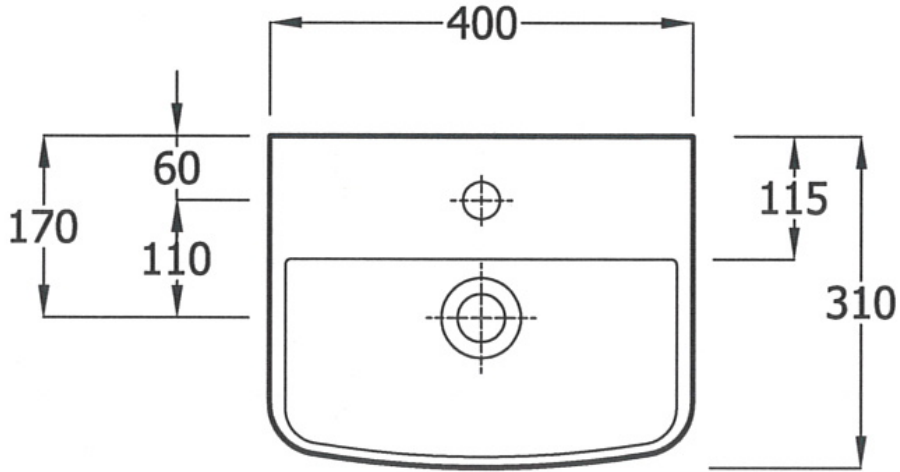

SUMMIT 40 CM. WASH BASIN

Technical Drawing

Luxury Bathroom Solutions