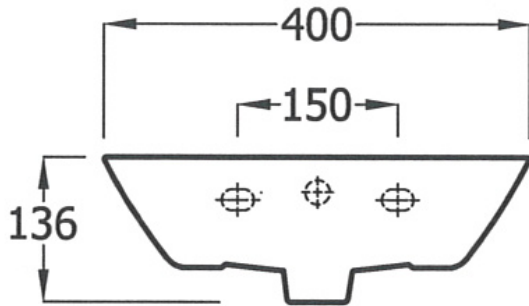

SUMMIT 40 CM. WASH BASIN

Technical Drawing

Luxury Bathroom Solutions