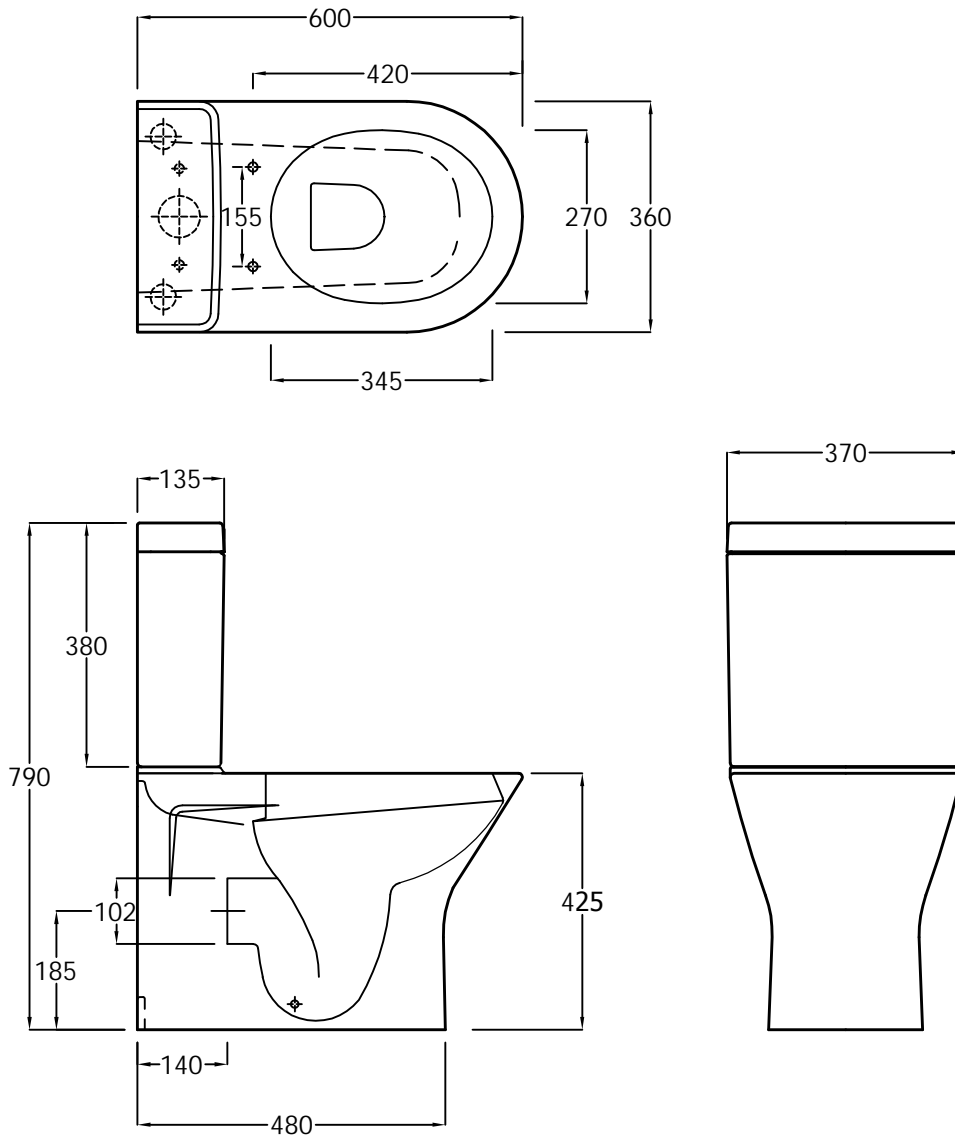

Resort Close Coupled Back to Wall WC P Trap 600mm.

Technical Drawings

Luxury Bathroom Solutions