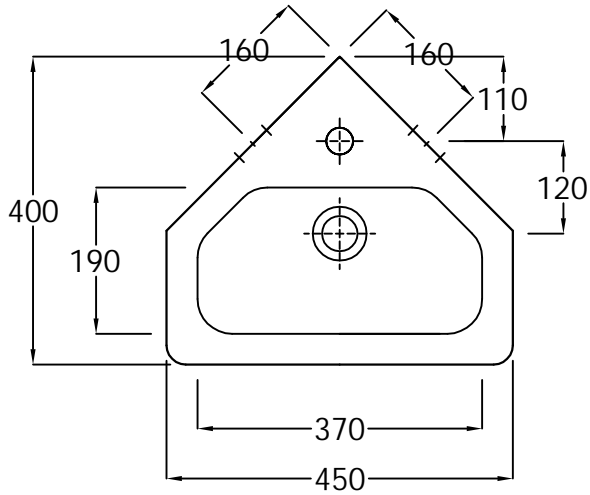

Resort Corner Wash Basin 45cm. with Full Pedestal

Technical Drawings

Luxury Bathroom Solutions