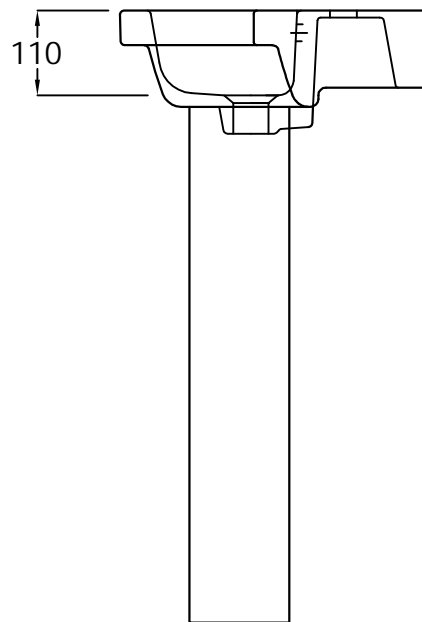

Resort Corner Wash Basin 45cm. with Full Pedestal

Technical Drawings

Luxury Bathroom Solutions