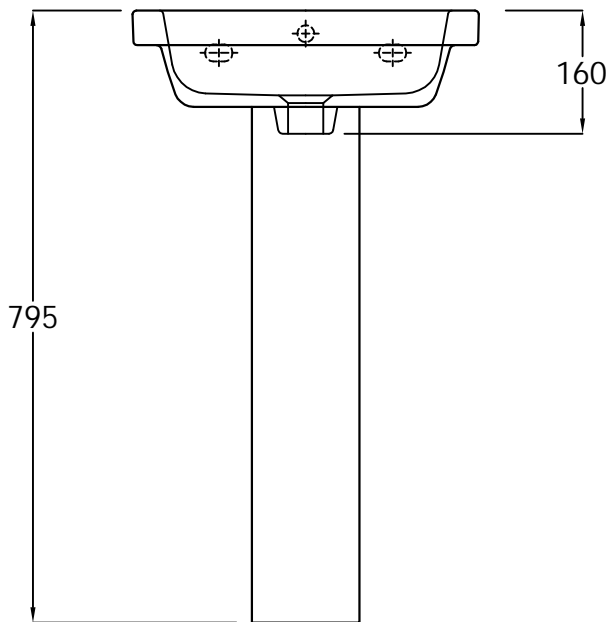

Resort Corner Wash Basin 45cm. with Full Pedestal

Technical Drawings

Luxury Bathroom Solutions