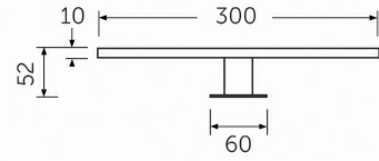

### Technical specifications

Dimensions: 300 x 52 mm

Color: Chrome

Code:

Suites: [RAK-JOY](#)

Code	Name
JOYTB6000CR	TOP MOUNTED T-BAR LIGHT

Dimensions: All dimensions in mm tolerance  $\pm 5\%$  for below 200mm and  $\pm 3\%$  for above 200mm.