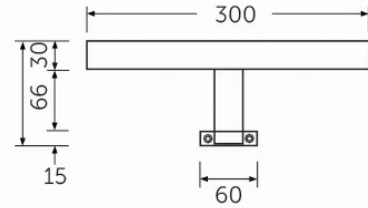

### Technical specifications

Dimensions: 300 x 52 mm

Color: Chrome

Code:

Suites: [RAK-JOY](#)

Code	Name
JOYTB6000CR	TOP MOUNTED T-BAR LIGHT

Dimensions: All dimensions in mm tolerance  $\pm 5\%$  for below 200mm and  $\pm 3\%$  for above 200mm.