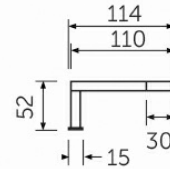

### Technical specifications

Dimensions: 300 x 52 mm

Color: Chrome

Code:

Suites: [RAK-JOY](#)

Code	Name
JOYTB6000CR	TOP MOUNTED T-BAR LIGHT

Dimensions: All dimensions in mm tolerance  $\pm 5\%$  for below 200mm and  $\pm 3\%$  for above 200mm.