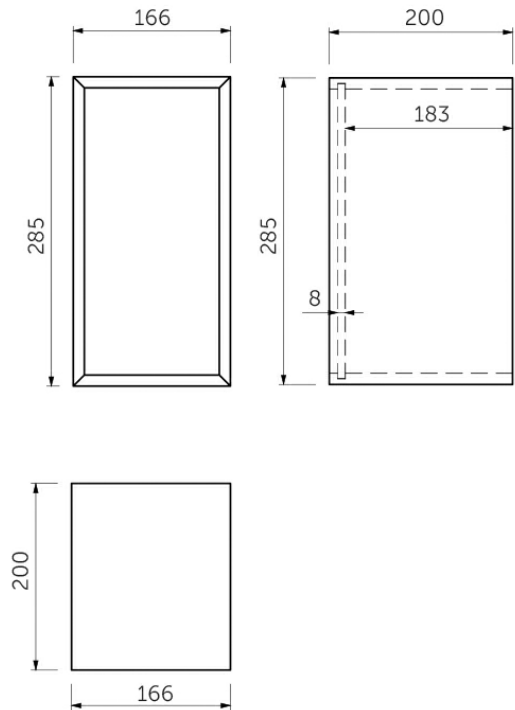

RAK-JOY - JOYDILB

BOTTOM DRAWER INSERT

RAK
CERAMICS

Technical specifications

Dimensions: 285 x 200 mm

Color: Chrome

Code:

Suites: [RAK-JOY](#)

Code	Name
JOYDILB	BOTTOM DRAWER INSERT

Dimensions: All dimensions in mm tolerance $\pm 5\%$ for below 200mm and $\pm 3\%$ for above 200mm.

Note: Due to a continuing development programme to improve design and performance, the manufacturer reserves all rights to vary specifications without prior information.