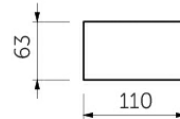

RAK-JOY - JOYDIST TOP DRAWER INSERT

RAK
CERAMICS

Technical specifications

Dimensions: 340 x 63 mm

Color: Chrome

Code:

Suites: [RAK-JOY](#)

Code	Name
JOYDIST	TOP DRAWER INSERT

Dimensions: All dimensions in mm tolerance $\pm 5\%$ for below 200mm and $\pm 3\%$ for above 200mm.

Note: Due to a continuing development programme to improve design and performance, the manufacturer reserves all rights to vary specifications without prior information.