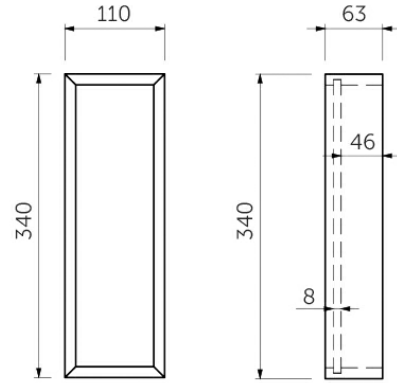

RAK-JOY - JOYDIST TOP DRAWER INSERT

RAK
CERAMICS

Technical specifications

Dimensions: 340 x 63 mm

Color: Chrome

Code:

Suites: [RAK-JOY](#)

Code	Name
JOYDIST	TOP DRAWER INSERT

Dimensions: All dimensions in mm tolerance $\pm 5\%$ for below 200mm and $\pm 3\%$ for above 200mm.

Note: Due to a continuing development programme to improve design and performance, the manufacturer reserves all rights to vary specifications without prior information.