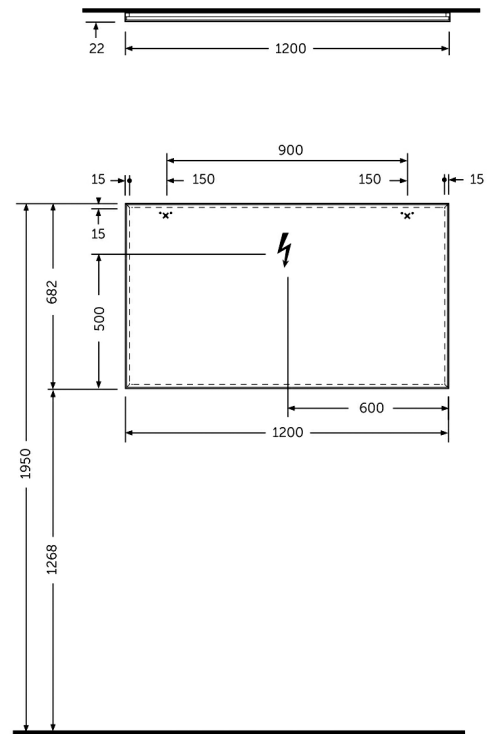

RAK-JOY - JOYMR12068STD

RAK-JOY - JOYMR12068STD Mirrors

RAK
CERAMICS

Technical specifications

Dimensions: 682 x 1200 x 32 mm

Color: Mirror

Light: No

Cable: NA

Suites: [RAK-JOY](#)

Dimensions: All dimensions in mm tolerance $\pm 5\%$ for below 200mm and $\pm 3\%$ for above 200mm.
 Note: Due to a continuing development programme to improve design and performance, the manufacturer reserves all rights to vary specifications without prior information.
 Please note accessories are for photographic use only.