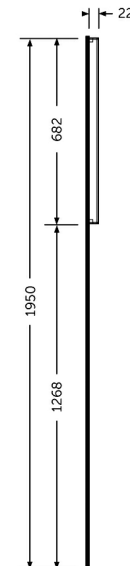

RAK-JOY - JOYMR12068STD

RAK-JOY - JOYMR12068STD Mirrors

RAK
CERAMICS

Technical specifications

Dimensions: 682 x 1200 x 32 mm

Color: Mirror

Light: No

Cable: NA

Suites: [RAK-JOY](#)

Dimensions: All dimensions in mm tolerance $\pm 5\%$ for below 200mm and $\pm 3\%$ for above 200mm.
 Note: Due to a continuing development programme to improve design and performance, the manufacturer reserves all rights to vary specifications without prior information.
 Please note accessories are for photographic use only.