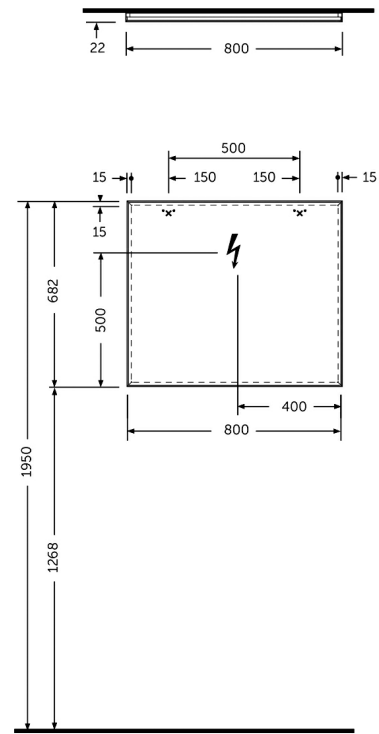

RAK-JOY - JOYMR08068STD

RAK-JOY - JOYMR08068STD Mirrors

RAK
CERAMICS

Technical specifications

Dimensions: 682 x 800 x 32 mm

Color: Mirror

Light: No

Cable: NA

Suites: [RAK-JOY](#)

Dimensions: All dimensions in mm tolerance $\pm 5\%$ for below 200mm and $\pm 3\%$ for above 200mm.
 Note: Due to a continuing development programme to improve design and performance, the manufacturer reserves all rights to vary specifications without prior information.
 Please note accessories are for photographic use only.