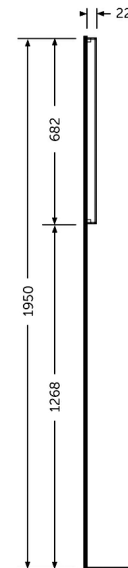

RAK-JOY - JOYMR08068STD

RAK-JOY - JOYMR08068STD Mirrors

RAK
CERAMICS

Technical specifications

Dimensions: 682 x 800 x 32 mm

Color: Mirror

Light: No

Cable: NA

Suites: [RAK-JOY](#)

Dimensions: All dimensions in mm tolerance $\pm 5\%$ for below 200mm and $\pm 3\%$ for above 200mm.
 Note: Due to a continuing development programme to improve design and performance, the manufacturer reserves all rights to vary specifications without prior information.
 Please note accessories are for photographic use only.