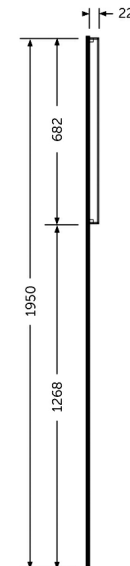

# RAK-JOY - JOYMR06068STD

## RAK-JOY - JOYMR06068STD Mirrors

**RAK**  
CERAMICS

### Technical specifications

Dimensions: 682 x 600 x 32 mm

Color: Mirror

Light: No

Cable: NA

Suites: [RAK-JOY](#)

Dimensions: All dimensions in mm tolerance  $\pm 5\%$  for below 200mm and  $\pm 3\%$  for above 200mm.  
 Note: Due to a continuing development programme to improve design and performance, the manufacturer reserves all rights to vary specifications without prior information.  
 Please note accessories are for photographic use only.