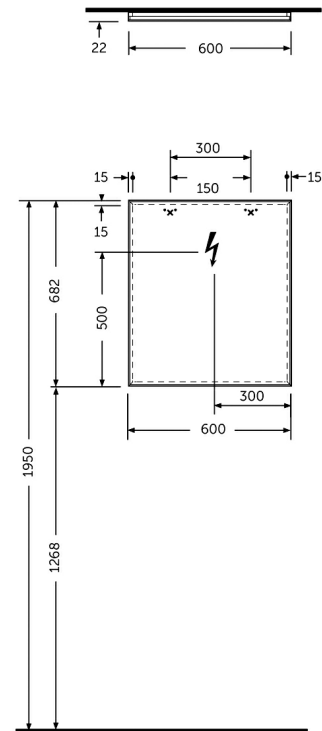

# RAK-JOY - JOYMR06068STD

## RAK-JOY - JOYMR06068STD Mirrors

**RAK**  
CERAMICS

### Technical specifications

Dimensions: 682 x 600 x 32 mm

Color: Mirror

Light: No

Cable: NA

Suites: [RAK-JOY](#)

Dimensions: All dimensions in mm tolerance  $\pm 5\%$  for below 200mm and  $\pm 3\%$  for above 200mm.  
 Note: Due to a continuing development programme to improve design and performance, the manufacturer reserves all rights to vary specifications without prior information.  
 Please note accessories are for photographic use only.