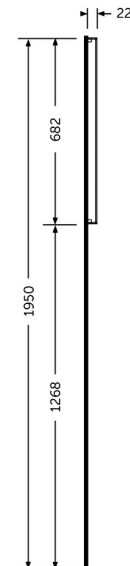

# RAK-JOY - JOYMR04068STD

## RAK-JOY - JOYMR04068STD Mirrors

**RAK**  
CERAMICS

### Technical specifications

Dimensions: 682 x 400 x 32 mm

Color: Mirror

Light: No

Cable: NA

Suites: [RAK-JOY](#)

Dimensions: All dimensions in mm tolerance  $\pm 5\%$  for below 200mm and  $\pm 3\%$  for above 200mm.  
 Note: Due to a continuing development programme to improve design and performance, the manufacturer reserves all rights to vary specifications without prior information.  
 Please note accessories are for photographic use only.