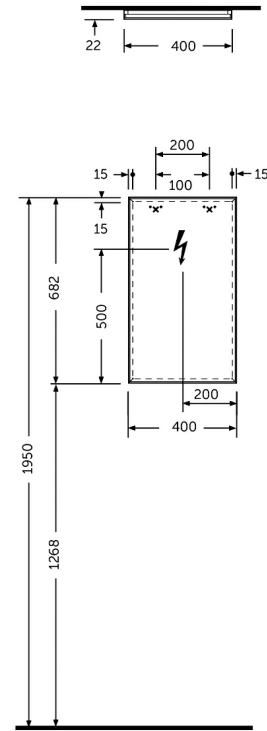

# RAK-JOY - JOYMR04068STD

## RAK-JOY - JOYMR04068STD Mirrors

**RAK**  
CERAMICS

### Technical specifications

Dimensions: 682 x 400 x 32 mm

Color: Mirror

Light: No

Cable: NA

Suites: [RAK-JOY](#)

Dimensions: All dimensions in mm tolerance  $\pm 5\%$  for below 200mm and  $\pm 3\%$  for above 200mm.  
 Note: Due to a continuing development programme to improve design and performance, the manufacturer reserves all rights to vary specifications without prior information.  
 Please note accessories are for photographic use only.