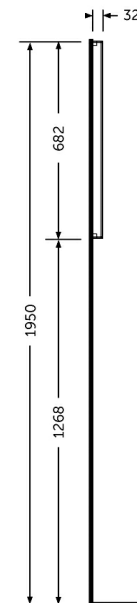

RAK-JOY - JOYMR12068LED

RAK-JOY - JOYMR12068LED Mirrors

RAK
CERAMICS

Technical specifications

Dimensions: 682 x 1200 x 32 mm

Color: Mirror

Light: Yes

Cable: NA

Demister Pad: yes

Suites: [RAK-JOY](#)

Dimensions: All dimensions in mm tolerance $\pm 5\%$ for below 200mm and $\pm 3\%$ for above 200mm.

Note: Due to a continuing development programme to improve design and performance, the manufacturer reserves all rights to vary specifications without prior information.