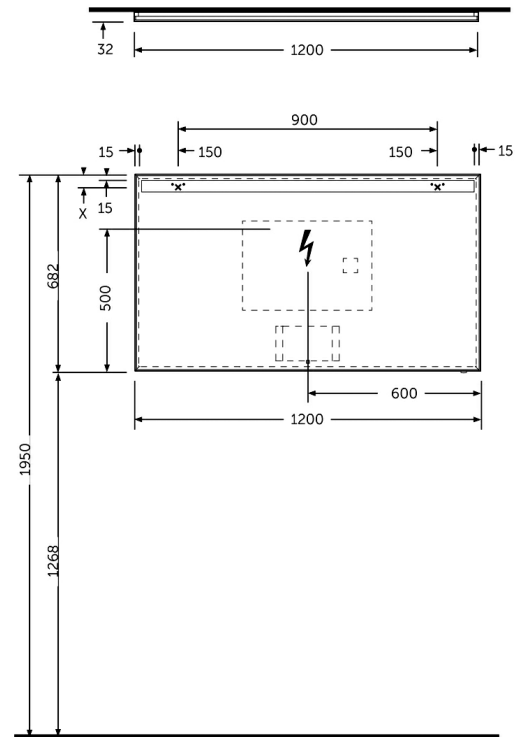

RAK-JOY - JOYMR12068LED

RAK-JOY - JOYMR12068LED Mirrors

RAK
CERAMICS

Technical specifications

Dimensions: 682 x 1200 x 32 mm

Color: Mirror

Light: Yes

Cable: NA

Demister Pad: yes

Suites: [RAK-JOY](#)

Dimensions: All dimensions in mm tolerance $\pm 5\%$ for below 200mm and $\pm 3\%$ for above 200mm.

Note: Due to a continuing development programme to improve design and performance, the manufacturer reserves all rights to vary specifications without prior information.