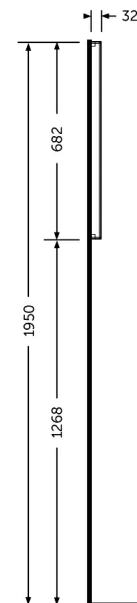

### Technical specifications

Dimensions: 682 x 1000 x 32 mm

Color: Mirror

Light: Yes

Cable: NA

Demister Pad: yes

Suites: [RAK-JOY](#)

Dimensions: All dimensions in mm tolerance  $\pm 5\%$  for below 200mm and  $\pm 3\%$  for above 200mm.  
 Note: Due to a continuing development programme to improve design and performance, the manufacturer reserves all rights to vary specifications without prior information.  
 Please note accessories are for photographic use only.