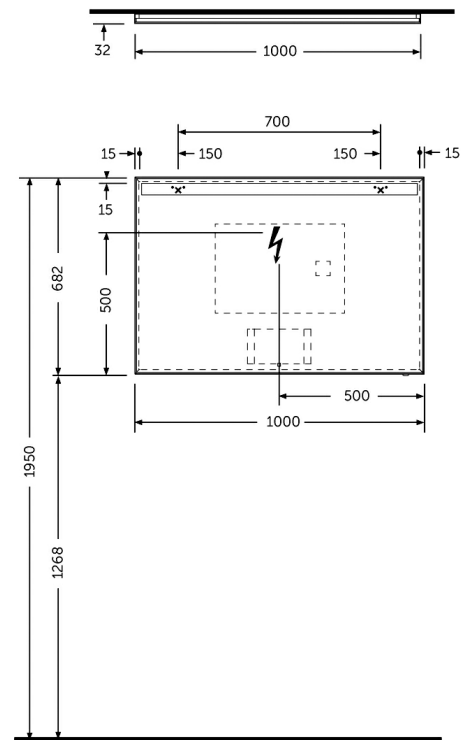

### Technical specifications

Dimensions: 682 x 1000 x 32 mm

Color: Mirror

Light: Yes

Cable: NA

Demister Pad: yes

Suites: [RAK-JOY](#)

Dimensions: All dimensions in mm tolerance  $\pm 5\%$  for below 200mm and  $\pm 3\%$  for above 200mm.  
 Note: Due to a continuing development programme to improve design and performance, the manufacturer reserves all rights to vary specifications without prior information.  
 Please note accessories are for photographic use only.