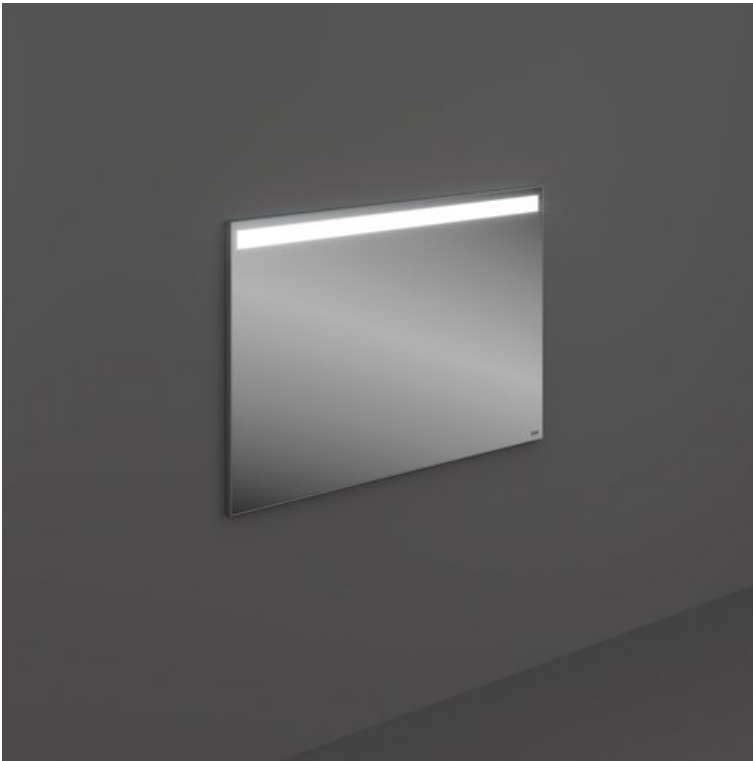

# RAK-JOY - JOYMR10068LED

## RAK-JOY - JOYMR10068LED Mirrors

**RAK**  
CERAMICS

### Technical specifications

Dimensions: 682 x 1000 x 32 mm

Color: Mirror

Light: Yes

Cable: NA

Demister Pad: yes

Suites: [RAK-JOY](#)

Dimensions: All dimensions in mm tolerance  $\pm 5\%$  for below 200mm and  $\pm 3\%$  for above 200mm.  
 Note: Due to a continuing development programme to improve design and performance, the manufacturer reserves all rights to vary specifications without prior information.  
 Please note accessories are for photographic use only.