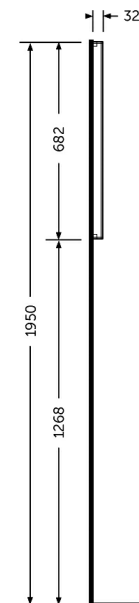

RAK-JOY - JOYMR06068LED

RAK-JOY - JOYMR06068LED Mirrors

RAK
CERAMICS

Technical specifications

Dimensions: 682 x 600 x 32 mm

Color: Mirror

Light: Yes

Cable: NA

Demister Pad: yes

Suites: [RAK-JOY](#)

Dimensions: All dimensions in mm tolerance $\pm 5\%$ for below 200mm and $\pm 3\%$ for above 200mm.
 Note: Due to a continuing development programme to improve design and performance, the manufacturer reserves all rights to vary specifications without prior information.
 Please note accessories are for photographic use only.