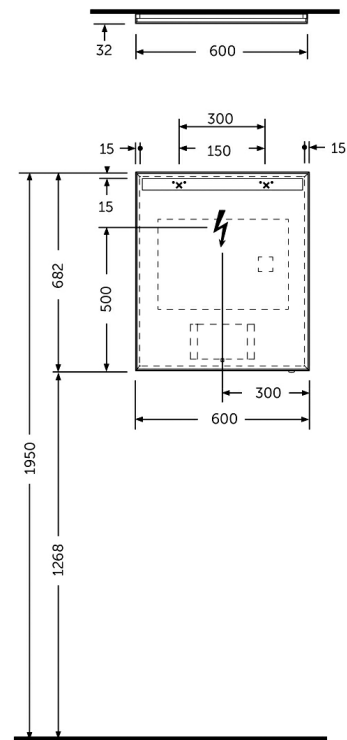

RAK-JOY - JOYMR06068LED

RAK-JOY - JOYMR06068LED Mirrors

RAK
CERAMICS

Technical specifications

Dimensions: 682 x 600 x 32 mm

Color: Mirror

Light: Yes

Cable: NA

Demister Pad: yes

Suites: [RAK-JOY](#)

Dimensions: All dimensions in mm tolerance $\pm 5\%$ for below 200mm and $\pm 3\%$ for above 200mm.
 Note: Due to a continuing development programme to improve design and performance, the manufacturer reserves all rights to vary specifications without prior information.
 Please note accessories are for photographic use only.