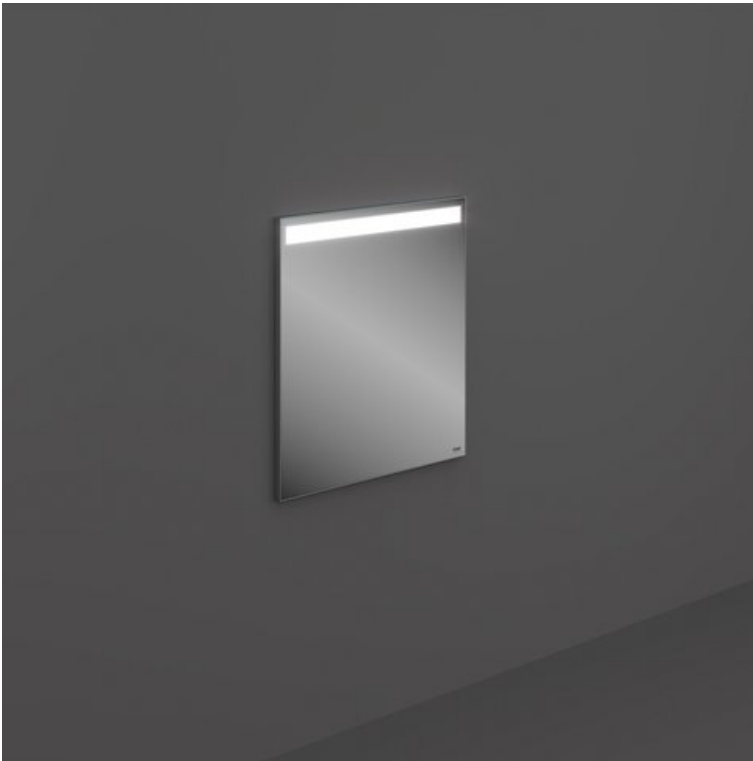

RAK-JOY - JOYMR06068LED

RAK-JOY - JOYMR06068LED Mirrors

RAK
CERAMICS

Technical specifications

Dimensions: 682 x 600 x 32 mm

Color: Mirror

Light: Yes

Cable: NA

Demister Pad: yes

Suites: [RAK-JOY](#)

Dimensions: All dimensions in mm tolerance $\pm 5\%$ for below 200mm and $\pm 3\%$ for above 200mm.
 Note: Due to a continuing development programme to improve design and performance, the manufacturer reserves all rights to vary specifications without prior information.
 Please note accessories are for photographic use only.