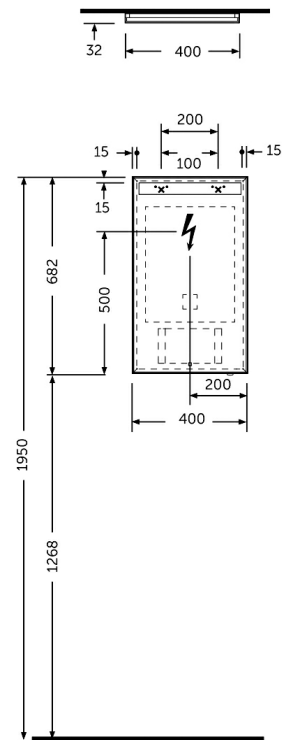

RAK-JOY - JOYMR04068LED

RAK-JOY - JOYMR04068LED Mirrors

RAK
CERAMICS

Technical specifications

Dimensions: 682 x 400 x 32 mm

Color: Mirror

Light: Yes

Cable: NA

Demister Pad: yes

Suites: [RAK-JOY](#)

Dimensions: All dimensions in mm tolerance $\pm 5\%$ for below 200mm and $\pm 3\%$ for above 200mm.
 Note: Due to a continuing development programme to improve design and performance, the manufacturer reserves all rights to vary specifications without prior information.
 Please note accessories are for photographic use only.