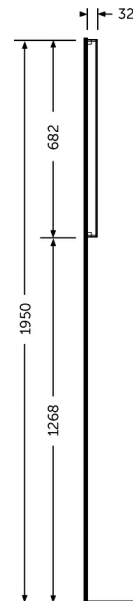

RAK-JOY - JOYMR04068LED

RAK-JOY - JOYMR04068LED Mirrors

RAK
CERAMICS

Technical specifications

Dimensions: 682 x 400 x 32 mm

Color: Mirror

Light: Yes

Cable: NA

Demister Pad: yes

Suites: [RAK-JOY](#)

Dimensions: All dimensions in mm tolerance $\pm 5\%$ for below 200mm and $\pm 3\%$ for above 200mm.
 Note: Due to a continuing development programme to improve design and performance, the manufacturer reserves all rights to vary specifications without prior information.
 Please note accessories are for photographic use only.