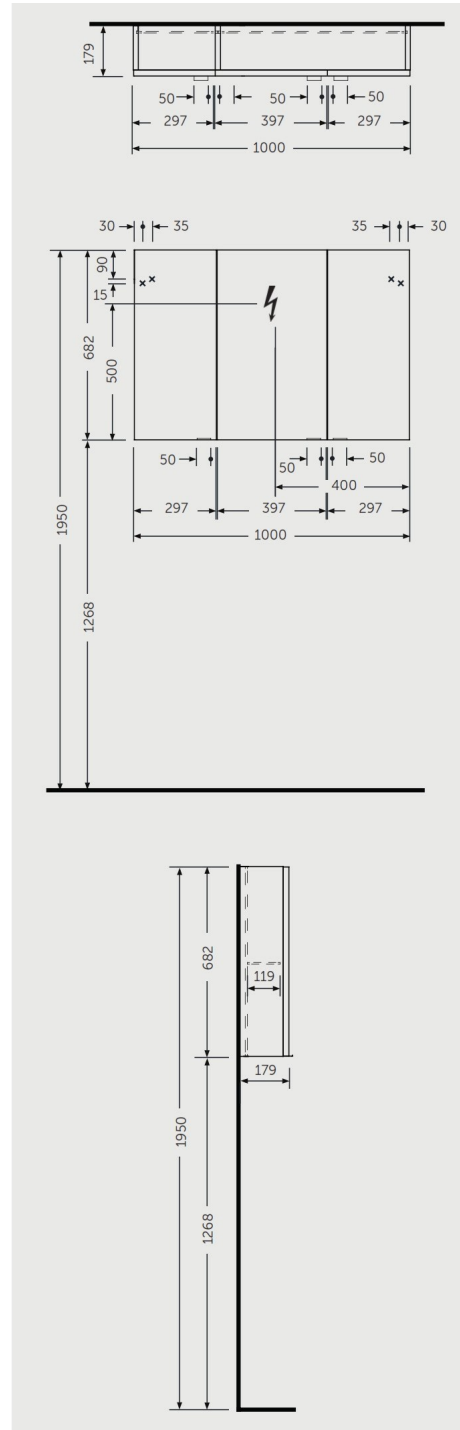

RAK-JOY - JOYMC10003

Mirror Cabinet Unit, Mirror

RAK
CERAMICS

Technical specifications

Dimensions: 1000 x 179 mm

Color: Mirror

Suites: [RAK-JOY](#)

Code	Name
JOYMC10003	100CM Mirror Cabinet Unit

Dimensions: All dimensions in mm tolerance $\pm 5\%$ for below 200mm and $\pm 3\%$ for above 200mm.
Note: Due to a continuing development programme to improve design and performance, the manufacturer reserves all rights to vary specifications without prior information.
Please note accessories are for photographic use only.