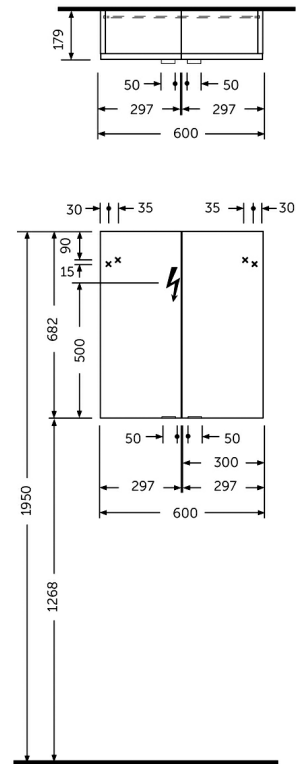

RAK-JOY - JOYMC06002

Mirror Cabinet Unit, Mirror

RAK
CERAMICS

Technical specifications

Dimensions: 600 x 179 mm

Color: Mirror

Suites: [RAK-JOY](#)

| Code | Name |
|------------|--------------------------|
| JOYMC06002 | 60CM Mirror Cabinet Unit |

Dimensions: All dimensions in mm tolerance $\pm 5\%$ for below 200mm and $\pm 3\%$ for above 200mm.
Note: Due to a continuing development programme to improve design and performance, the manufacturer reserves all rights to vary specifications without prior information.
Please note accessories are for photographic use only.