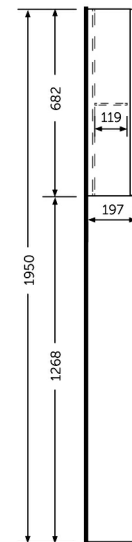

RAK-JOY - JOYMC06002

Mirror Cabinet Unit, Mirror

RAK
CERAMICS

Technical specifications

Dimensions: 600 x 179 mm

Color: Mirror

Suites: [RAK-JOY](#)

| Code | Name |
|------------|--------------------------|
| JOYMC06002 | 60CM Mirror Cabinet Unit |

Dimensions: All dimensions in mm tolerance $\pm 5\%$ for below 200mm and $\pm 3\%$ for above 200mm.
Note: Due to a continuing development programme to improve design and performance, the manufacturer reserves all rights to vary specifications without prior information.
Please note accessories are for photographic use only.