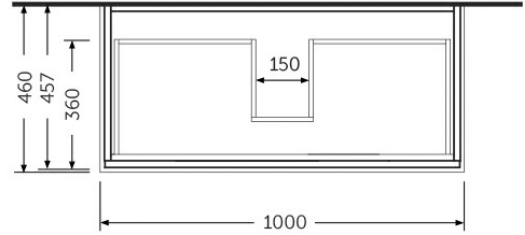

RAK-JOY - JOYWH100PWH

Wall Hung Vanity Unit, Pure White

RAK
CERAMICS

Technical specifications

Dimensions: 1000 x 460 mm

Color: Pure White

Suites: [RAK-JOY](#)

Code	Name
JOYWH100PWH	100CM Wall Hung Vanity Unit

Dimensions: All dimensions in mm tolerance $\pm 5\%$ for below 200mm and $\pm 3\%$ for above 200mm.

Note: Due to a continuing development programme to improve design and performance, the manufacturer reserves all rights to vary specifications without prior information.