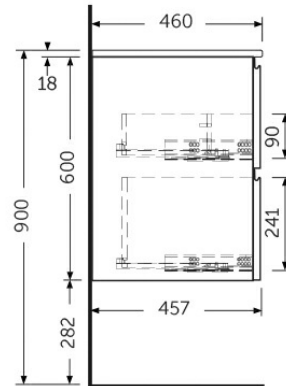

RAK-JOY - JOYWH100PWH

Wall Hung Vanity Unit, Pure White

RAK
CERAMICS

Technical specifications

Dimensions: 1000 x 460 mm

Color: Pure White

Suites: [RAK-JOY](#)

Code	Name
JOYWH100PWH	100CM Wall Hung Vanity Unit

Dimensions: All dimensions in mm tolerance $\pm 5\%$ for below 200mm and $\pm 3\%$ for above 200mm.

Note: Due to a continuing development programme to improve design and performance, the manufacturer reserves all rights to vary specifications without prior information.