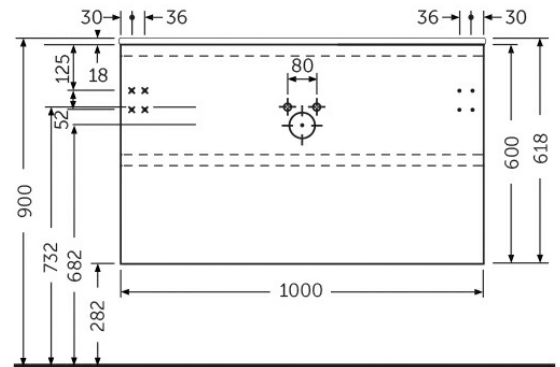

RAK-JOY - JOYWH100PWH

Wall Hung Vanity Unit, Pure White

RAK
CERAMICS

Technical specifications

Dimensions: 1000 x 460 mm

Color: Pure White

Suites: [RAK-JOY](#)

Code	Name
JOYWH100PWH	100CM Wall Hung Vanity Unit

Dimensions: All dimensions in mm tolerance $\pm 5\%$ for below 200mm and $\pm 3\%$ for above 200mm.

Note: Due to a continuing development programme to improve design and performance, the manufacturer reserves all rights to vary specifications without prior information.