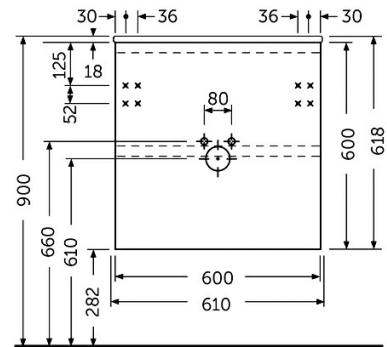

RAK-JOY - JOYWH060PWH

Wall Hung Vanity Unit, Pure White

RAK
CERAMICS

Technical specifications

Dimensions: 600 x 460 mm

Color: Pure White

Suites: [RAK-JOY](#)

Code	Name
JOYWH060PWH	60CM Wall Hung Vanity Unit

Dimensions: All dimensions in mm tolerance $\pm 5\%$ for below 200mm and $\pm 3\%$ for above 200mm.
 Note: Due to a continuing development programme to improve design and performance, the manufacturer reserves all rights to vary specifications without prior information.
 Please note accessories are for photographic use only.