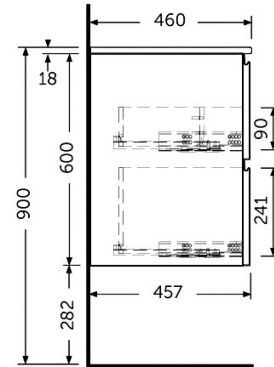

RAK-JOY - JOYWH060PWH

Wall Hung Vanity Unit, Pure White

RAK
CERAMICS

Technical specifications

Dimensions: 600 x 460 mm

Color: Pure White

Suites: [RAK-JOY](#)

Code	Name
JOYWH060PWH	60CM Wall Hung Vanity Unit

Dimensions: All dimensions in mm tolerance $\pm 5\%$ for below 200mm and $\pm 3\%$ for above 200mm.
 Note: Due to a continuing development programme to improve design and performance, the manufacturer reserves all rights to vary specifications without prior information.
 Please note accessories are for photographic use only.