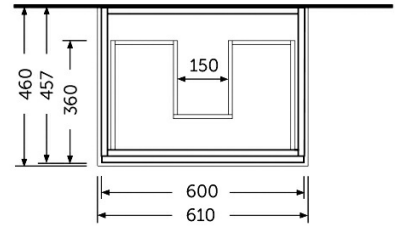

RAK-JOY - JOYWH060PWH

Wall Hung Vanity Unit, Pure White

RAK
CERAMICS

Technical specifications

Dimensions: 600 x 460 mm

Color: Pure White

Suites: [RAK-JOY](#)

Code	Name
JOYWH060PWH	60CM Wall Hung Vanity Unit

Dimensions: All dimensions in mm tolerance $\pm 5\%$ for below 200mm and $\pm 3\%$ for above 200mm.
 Note: Due to a continuing development programme to improve design and performance, the manufacturer reserves all rights to vary specifications without prior information.
 Please note accessories are for photographic use only.